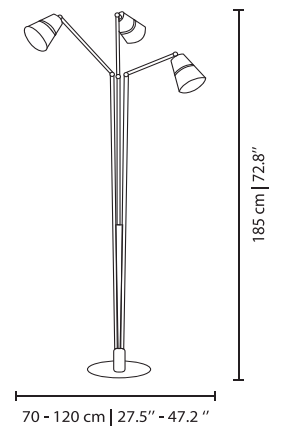

MATERIALS & FINISHES

Body in polished brass.
Shade in fabric with brass accents.

MEASURES

DIAMETER	40 cm	15,7 "
HEIGHT	63 cm	24,8 "

Metal structure and fabric shade while never losing the sophistication and elegance

MATERIALS & FINISHES

Body in gold plated and lacquered brass.
Shade in gold plated brass and glass.

MEASURES

WIDTH	25,5 cm	10 "
DEPTH	38 cm	15 "
HEIGHT	60 cm	23,6 "

RAVAL FLOOR LAMP

cosmo collection

The old and the new come together in Raval Floor Lamp, with its 3 classic lampshades in aluminium lacquered in black and purple. The 3 arms in gold plated brass are omnidirectional in two points and join together at the base with a lacquered purple brass anchor.

MATERIALS & FINISHES

Body in gold plated brass.
Shades in lacquered aluminum.
Base in lacquered brass.

MEASURES

DIAMETER 120 cm | 47,2 "
HEIGHT 185 cm | 72,8 "

MITTE FLOOR LAMP

cosmo collection

A congregation of travellers from cinema, music, fashion and other creative fields are found in Mitte Design District.

MATERIALS & FINISHES

Body in a gold plated brass.
Shades in glass with gold plated brass accents.

MEASURES

DIAMETER	100 cm	39,3 "
HEIGHT	180 cm	70,8 "

*A tribute to one of
its most dynamic areas
of creative emergence*