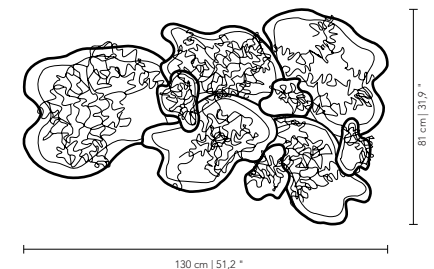

MEASURES

WIDTH	130 cm	51,2 "
DEPTH	18 cm	7,1 "
HEIGHT	81 cm	31,9 "