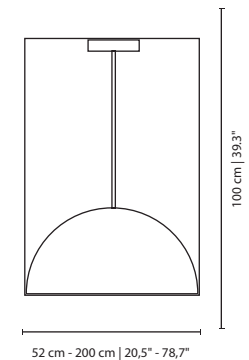

MATERIALS & FINISHES

Base in brass with a textile cord.
Shade lacquered on the exterior and gold leaf coated in the interior.

MEASURES

DIAMETER	52 cm	20,5"
	70 cm	27,5"
	112 cm	44"
	200 cm	78,7"
HEIGHT	100 cm	39,4"