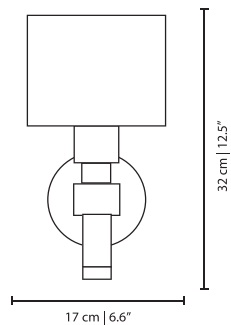

MATERIALS & FINISHES

Body in nickel plated brass with coloured glass accents.
Shades in clear glass.

MEASURES

WIDTH	120 cm	47,2 "
DEPTH	60 cm	23,6 "
HEIGHT	100 cm	39,4 "

*A new way of bringing
florals and organic sensations*

MEASURES

DIAMETER 110 cm | 43,3 "
HEIGHT 61 cm | 24 "

FLOWERS SUSPENSION LAMP

nature collection

The Flower suspension lamp brings together and celebrates nature and urbanism, with its minimalist lampshade and antique brass flower motifs.

MATERIALS & FINISHES

Body in gold plated brass;
Shade in glass.

MEASURES

WIDTH	11 cm	4,3 "
DEPTH	30 cm	11,8 "
HEIGHT	33 cm	12,9 "

SALAMANCA WALL LAMP

cosmo collection

Tradition and high-end style come together in the Barrio of Salamanca, Madrid. Here, futuristic architecture overflows and a pure bourgeois feeling is undeniable, while visitors walk amid couture fashion and designer home goods.

MATERIALS & FINISHES

Body in gold plated brass.
Shade in lacquered aluminum.

MEASURES

DIAMETER	17 cm	6,6 "
HEIGHT	32 cm	12,5 "

SALAMANCA II WALL LAMP

cosmo collection

The Salamanca II wall lamp is laced with cosmopolitan flair, inspired in the scenic architecture of Madrid and reminiscent of the many small and fascinating museums spread throughout the Salamanca barrio.