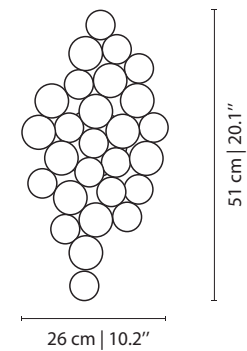

MATERIALS & FINISHES

Polished hammered brass.

MEASURES

WIDTH	26 cm	10,2 "
DEPTH	9 cm	3,5 "
HEIGHT	51 cm	20,1 "

BLACK WIDOW WALL LAMP

nature collection

Intense on inspiration, Black Widow stands out with its organic form, a concave mirror at the centre and 4 lights points on a gold plated brass body made of faceted crystal that entices you.