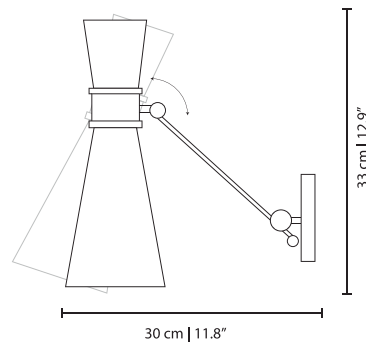

MEASURES

DIAMETER	208 cm		81,9 "
HEIGHT	132 cm		51,9 "

BLACK WIDOW II CHANDELIER

nature collection

Black Widow II Chandelier is a piece with a strong personality inspired by the master of the art of weaving. The gorgeous Black Widow II Chandelier, with its many lampshades and elegant golden arms, was created for the worlds most grandest dining rooms.

MATERIALS & FINISHES

Body in gold plated brass;
Shade in glass.

MEASURES

WIDTH	11 cm	4,3 "
DEPTH	30 cm	11,8 "
HEIGHT	33 cm	12,9 "

SALAMANCA WALL LAMP

cosmo collection

Tradition and high-end style come together in the Barrio of Salamanca, Madrid. Here, futuristic architecture overflows and a pure bourgeois feeling is undeniable, while visitors walk amid couture fashion and designer home goods.