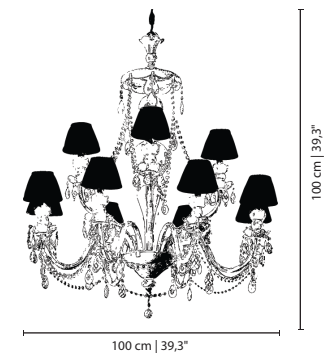

MEASURES

DIAMETER 100 cm | 39,3"
HEIGHT 100 cm | 39,3"