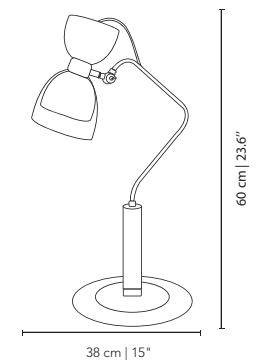

MEASURES

WIDTH	25,5 cm	10 "
DEPTH	38 cm	15 "
HEIGHT	60 cm	23,6 "