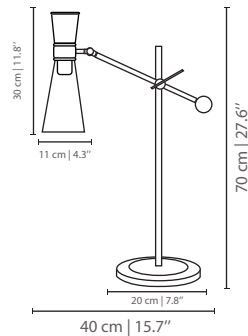

MATERIALS & FINISHES

Body in copper plated brass.
Shade in lacquered aluminum.

MEASURES

WIDTH	15 cm	5,9"
DEPTH	20 cm	7,8"
HEIGHT	60 cm	23,6"

NOHO TABLE LAMP

cosmo collection

Acclaimed architects were once commissioned to design and ornate stores and loft buildings in popular architectural styles at NoHo. Today's effect is powerful and it was that power that we brought to the NoHo table lamp, with its refined glass shade, supported by the visual strength of the brass arm.

MATERIALS & FINISHES

Body in matte gold plated brass.
Shade in clear glass.

MEASURES

WIDTH	30 cm	11,8 "
DEPTH	40 cm	15,7 "
HEIGHT	55 cm	21,7 "

MITTE TABLE LAMP

cosmo collection

A congregation of travelers from cinema, music, fashion and other creative fields are found in Mitte Design District, in the historic core of Berlin. As a dedication to Mitte's charming, chic and cozy cafés, Mitte table lamp was created.

MATERIALS & FINISHES

Body in gold plated brass.
Shade in glass.

MEASURES

WIDTH	20 cm	7,9"
DEPTH	40 cm	15,7"
HEIGHT	70 cm	27,6"

MITTE II TABLE LAMP

cosmo collection

With its clear glass shade and geometric structure in gold plated brass and black lacquered brass, just like the other Mitte lamps, it's inspired by one of Berlin's most dynamic areas of creative emergence.

MATERIALS & FINISHES

Body in gold plated and lacquered brass.
Shade in glass.

MEASURES

WIDTH	25 cm	9,8"
DEPTH	38 cm	14,9"
HEIGHT	70 cm	27,6"

The Colaba table lamp borrows the vibrancy and rhythm of Mumbai