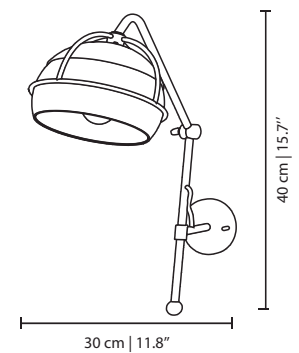

MATERIALS & FINISHES

Polished hammered brass.

MEASURES

WIDTH	26 cm	10,2 "
DEPTH	9 cm	3,5 "
HEIGHT	51 cm	20,1 "

BLACK WIDOW WALL LAMP

nature collection

Intense on inspiration, Black Widow stands out with its organic form, a concave mirror at the centre and 4 lights points on a gold plated brass body made of faceted crystal that entices you.

MATERIALS & FINISHES

Body in gold plated brass, where a concave mirror is inlaid. Shades in faceted and lacquered crystal.

MEASURES

WIDTH	135 cm	53,2 "
DEPTH	21 cm	8,3 "
HEIGHT	97 cm	38,2 "

BLACK WIDOW II WALL LAMP

MEASURES

WIDTH	15 cm	5,9 "
DEPTH	30 cm	11,8 "
HEIGHT	40 cm	15,8 "

BEETLE WALL LAMP

nature collection

Beetle wall is a lamp with a minimalistic taste for details. Borrowing the name from the living creature, one can easily see the soft inspiration in the lamp.