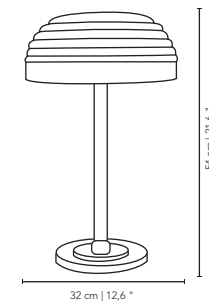

MATERIALS & FINISHES

Body in gold plated brass.
Shade in fabric with brass accents.

MEASURES

DIAMETER	40 cm	15,7 "
HEIGHT	75 cm	29,5 "

BLACK WIDOW II TABLE LAMP

nature collection

Black Widow II table lamp is a piece with a strong personality inspired by the master of the art of weaving. Known as a fatal predator, this strong inspiration translates into a unique table lamp.

MATERIALS & FINISHES

Body in gold plated and lacquered brass.
Shades in clear and lacquered glass.

MEASURES

WIDTH	36 cm	13,7 "
DEPTH	30 cm	11,8 "
HEIGHT	60 cm	23,6 "

HIVE TABLE LAMP

nature collection

Nature often takes us by surprise with its colors, shapes, structures and effortless geometry. In the Hive Table Lamp, resembling a beehive, the organic form of the mirrored glass lampshade is made to captivate those who contemplate it.

MATERIALS & FINISHES

Body in nickel plated brass.
Shade in mirrored glass.

MEASURES

DIAMETER	32 cm	12,6 "
HEIGHT	54 cm	21,6 "

*Assymetrical collection
of golden pipes*

GOLD TUPELO

GOLD TUPELO TABLE LAMP

nature collection