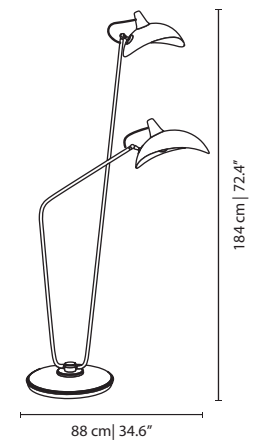

MATERIALS & FINISHES

Body in lacquered brass with gold plated brass accents.

Shades in lacquered aluminum.

Table in wood with radial ironwood mosaic top.

MEASURES

DIAMETER	50 cm		19,7 "
HEIGHT	150 cm		59 "

MATERIALS & FINISHES

Body in lacquered and copper leaf coated wood with copper plated brass accents.
Shade in copper leaf coated fiberglass with high gloss varnish.

MEASURES

DIAMETER	52 cm		20,5 "
HEIGHT	150 cm		59,1 "

MEASURES

WIDTH	62 cm	24,4 "
DEPTH	88 cm	34,6 "
HEIGHT	184 cm	72,4 "

SOFO FLOOR LAMP

cosmo collection

With hip fashion boutiques and stylish vintage shops, organic cafés and laid-back pottery studios, Stockholm's SoFo, is where innovative and eclectic meet and creative and kitsch collide.