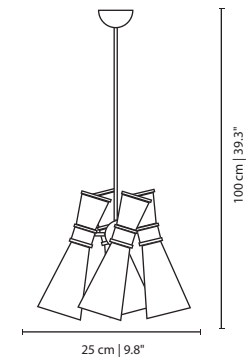

MEASURES

DIAMETER	25 cm	|	9,8 "
HEIGHT	100 cm	|	39,3 "