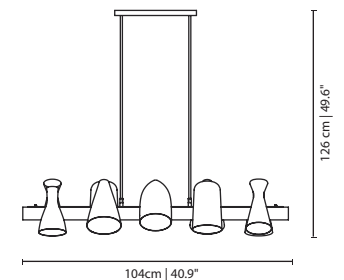

MATERIALS & FINISHES

Body in copper plated brass.
Shades in lacquered aluminum.

MEASURES

WIDTH	172 cm	67,7 "
DEPTH	55 cm	21,7 "
HEIGHT	100 cm	39,4 "

JORDAAN SUSPENSION LAMP

cosmo collection

The floral forms and variety inspired the Jordaan suspension lamp with 5 different lacquered aluminium shades and gold plated brass arms that will bring the serenity and peace of Jordaan hofjes (inner courtyards) to your interiors.

MATERIALS & FINISHES

Body in gold plated brass.
Shades in lacquered aluminium.

MEASURES

WIDTH	104 cm	40,9 "
DEPTH	85 cm	33,4 "
HEIGHT	126 cm	49,6 "

*It's home to many art galleries,
particularly for modern art*