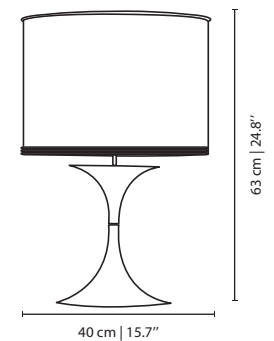

MATERIALS & FINISHES

Body in a gold plated brass.
Shade in lacquered aluminum.

MEASURES

WIDTH	15 cm	5,9 "
DEPTH	55 cm - 102 cm	21,6 " - 40,1 "
HEIGHT	28 cm	4,7 "

SOHO TABLE LAMP

cosmo collection

The SoHo, with its numerous blocks, many of them incorporating cast iron architectural elements with its Joint Live-Work Quarters for artists, was the inspiration for the SoHo table lamp made of brass, which elegantly brings the 70's design to contemporary spaces.

MATERIALS & FINISHES

Body in glass and polished brass.
Shade in fabric and polished brass accents.

MEASURES

DIAMETER	40 cm	15,7 "
HEIGHT	85 cm	33,4 "

*The sunny and serene
vibes of Miami's art district*

BUENA VISTA

MATERIALS & FINISHES

Body in copper plated brass.
Shade in glass and lacquered brass.

MEASURES

WIDTH	40 cm	15,7 "
HEIGHT	64 cm	25,1 "

MONTREAL TABLE LAMP

cosmo collection

The Montreal Table Lamp honors the artistic output of the city's jazz history, capturing innovation and creativity like no other. The gold plated brass base of the table lamp reimagines the trumpet and makes use of its most identifying shape, the bell.

MATERIALS & FINISHES

Body in polished brass.
Shade in fabric with brass accents.

MEASURES

DIAMETER	40 cm	15,7 "
HEIGHT	63 cm	24,8 "

Metal structure and fabric shade while never losing the sophistication and elegance