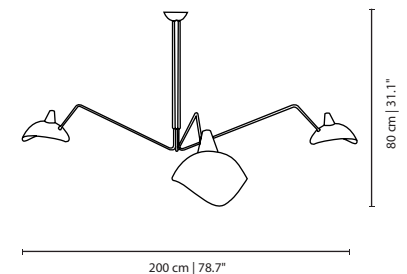

MEASURES

DIAMETER 200 cm | 78,7 "
HEIGHT 80 cm | 31,1 "