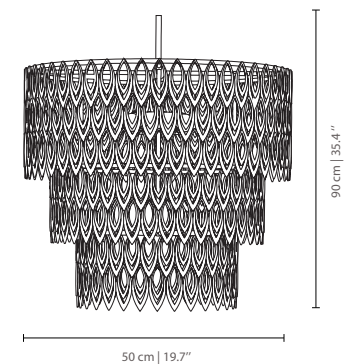

MATERIALS & FINISHES

Polished hammered brass.

MEASURES

WIDTH	26 cm	10,2 "
DEPTH	9 cm	3,5 "
HEIGHT	51 cm	20,1 "

BLACK WIDOW WALL LAMP

nature collection

Intense on inspiration, Black Widow stands out with its organic form, a concave mirror at the centre and 4 lights points on a gold plated brass body made of faceted crystal that entices you.

MATERIALS & FINISHES

Body in nickel plated brass with coloured glass accents.
Shades in clear glass.

MEASURES

WIDTH	120 cm	47,2 "
DEPTH	60 cm	23,6 "
HEIGHT	100 cm	39,4 "

*A new way of bringing
florals and organic sensations*

ANE

PETAL SUSPENSION LAMP

nature collection

Petal suspension lamp's luxurious presence is owed to 3 imposing tiers of petal-shaped brass rings. This lamp of classic inspiration represents a new way of bringing florals and organic sensations into your space.

MATERIALS & FINISHES

Body in gold plated and lacquered brass.

MEASURES

DIAMETER	50 cm	19,7 "
HEIGHT	90 cm	35,4 "

*The summer walks through
the countryside*

BERRIES

BERRIES SUSPENSION LAMP

nature collection