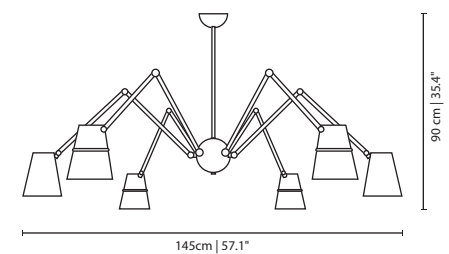

MEASURES

DIAMETER	145 cm	|	57,1"
HEIGHT	90 cm	|	35,4"