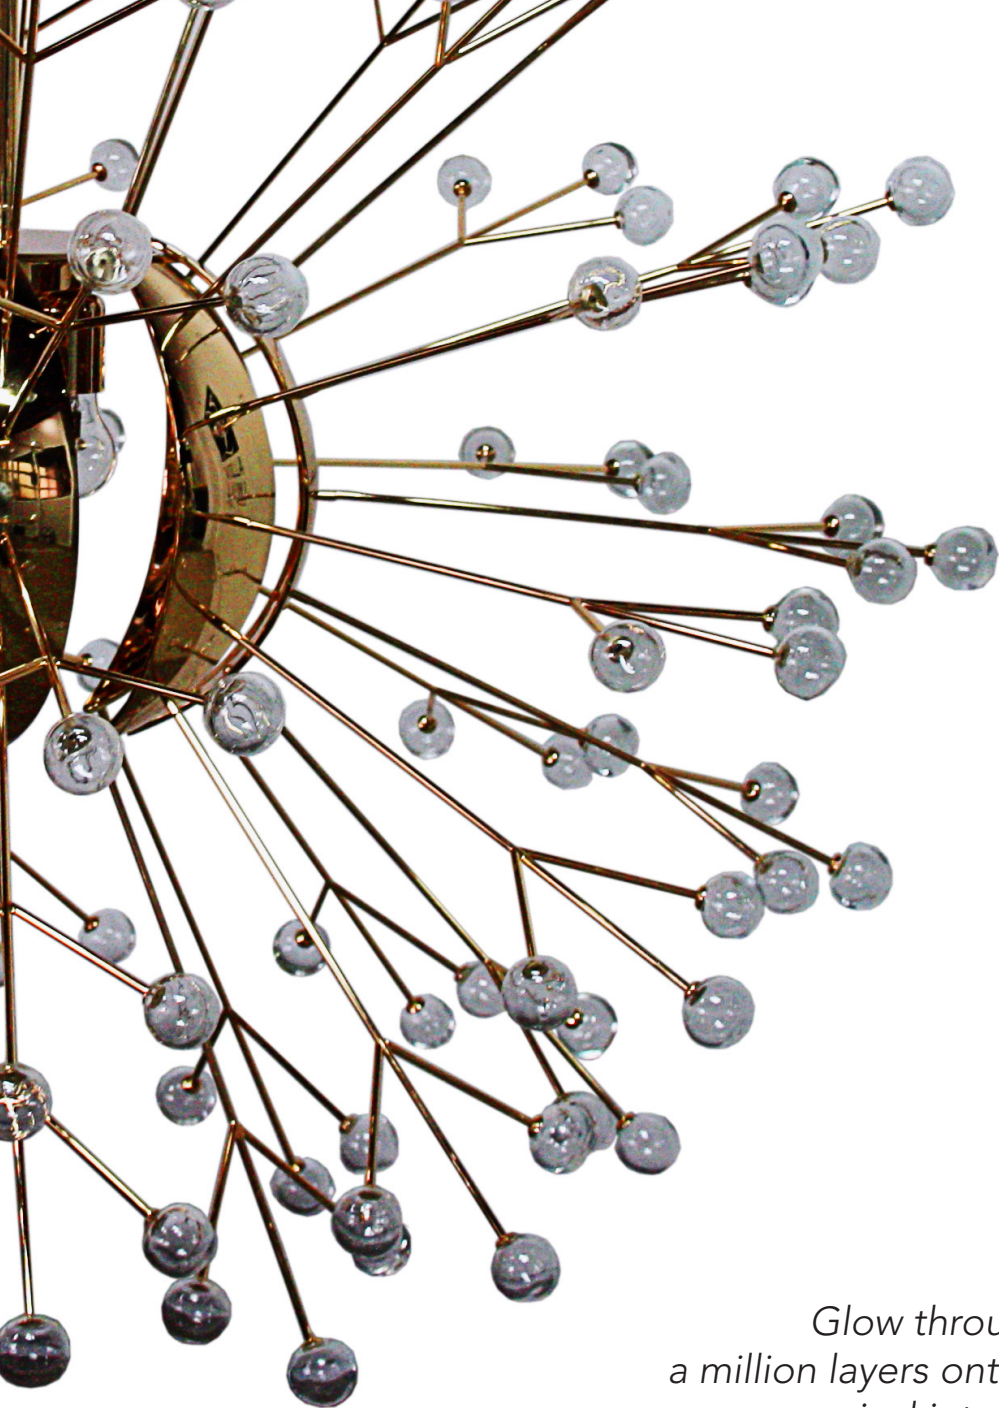

MEASURES

DIAMETER	37 cm		14,6 "
HEIGHT	163 cm		64,2 "

*Glow through
a million layers onto a
magical interior*

CORE

CORE SUSPENSION LAMP

nature collection

Uninhibited passion is the fundamental requisite for peeling through the layers and reaching the heart of the matter. Although Core suspension lamp is a stylized Earth, it is more closely a symbol for the noblest emotion of all: sizzling passion.