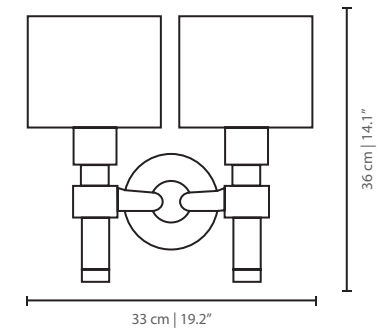

MEASURES

WIDTH	33 cm	12,9 "
DEPTH	18 cm	7 "
HEIGHT	36 cm	14,1 "