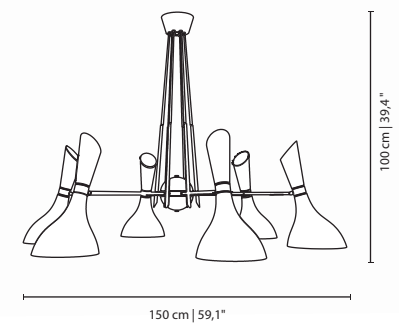

MEASURES

DIAMETER	150 cm	59,1 "
HEIGHT	100 cm	39,4 "