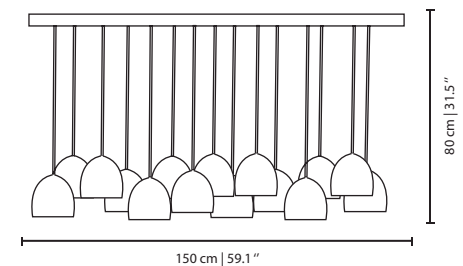

MEASURES

WIDTH	150 cm	59,1 "
DEPTH	45 cm	17,7 "
HEIGHT	80 cm	31,5 "