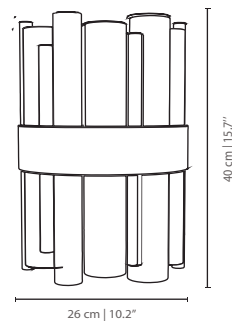

MATERIALS & FINISHES

Body in polished brass;
Shades in lacquered aluminum.

MEASURES

WIDTH	75 cm	29,5 "
DEPTH	25 cm	9,8 "
HEIGHT	23 cm	9 "

CHELSEA WALL LAMP

cosmo collection

*An elegant gold plated arm produces
an extremely functional lamp*

MATERIALS & FINISHES

Body in gold and nickel plated brass with a lacquered and polished brass ribbon around.

MEASURES

WIDTH	25 cm	9,8 "
DEPTH	10 cm	3,9 "
HEIGHT	100 cm	39,4 "

GRANVILLE II WALL LAMP

cosmo collection

MATERIALS & FINISHES

Body in gold plated and nickel plated brass.

MEASURES

WIDTH	26 cm	10,2 "
DEPTH	13,5 cm	5,3 "
HEIGHT	40 cm	15,8 "

RAVAL WALL LAMP

cosmo collection

The old and the new come together in Raval wall Lamp with its classic lampshade in aluminium lacquered in black and purple. The extensible and bidirectional arm in gold plated brass will bring that retro look that you are looking for.