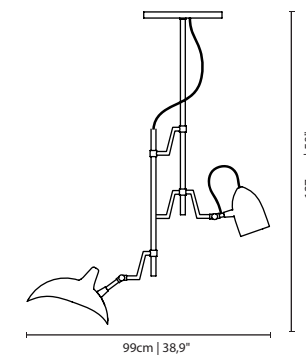

MEASURES

WIDTH	99 cm	38,9"
DEPTH	25 cm	9,8"
HEIGHT	127 cm	50"