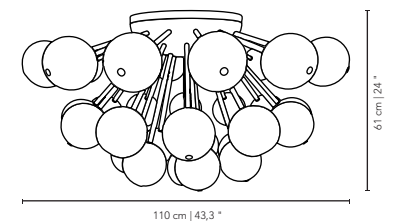

MEASURES

DIAMETER 110 cm | 43,3 "
HEIGHT 61 cm | 24 "