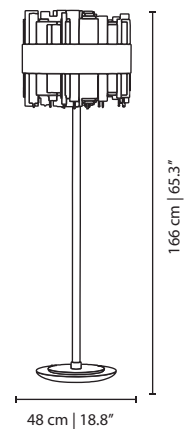

MATERIALS & FINISHES

Body in lacquered and copper leaf coated wood with copper plated brass accents.
Shade in copper leaf coated fiberglass with high gloss varnish.

MEASURES

DIAMETER	52 cm		20,5 "
HEIGHT	150 cm		59,1 "

MATERIALS & FINISHES

Body in gold plated brass.
Shades in lacquered brass and clear glass.

MEASURES

DIAMETER	64 cm	25,2 "
HEIGHT	168 cm	66,2 "

SOHO FLOOR LAMP

cosmo collection

The SoHo, with its numerous blocks, many of them incorporating cast iron architectural elements with its Joint Live-Work Quarters for artists, was the inspiration for the SoHo floor lamp made of copper plated brass, which elegantly brings the 70s design to contemporary spaces.

MATERIALS & FINISHES

Body in copper plated brass.
Shades in lacquered aluminum.
Table top in lacquered in wood with high gloss varnish.

MEASURES

DIAMETER 50 cm | 19,6 "
HEIGHT 155 cm | 61 "

GRANVILLE FLOOR LAMP

MATERIALS & FINISHES

Body in copper plated brass.
Shade in copper & nickel plated brass with
a lacquered brass ring around.

MEASURES

DIAMETER	48 cm	18,8 "
HEIGHT	166 cm	65,3 "

GRANVILLE SUSPENSION LAMP

cosmo collection