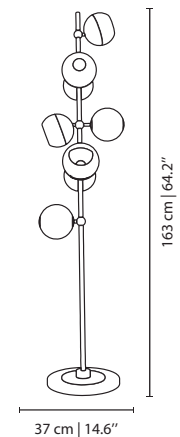

MATERIALS & FINISHES

Body in nickel plated brass.
Shade in mirrored glass.

MEASURES

DIAMETER	32 cm	12,6 "
HEIGHT	54 cm	21,6 "

*Assymetrical collection
of golden pipes*

GOLD TUPELO

GOLD TUPELO TABLE LAMP

nature collection

MATERIALS & FINISHES

Wooden legs veneered in ironwood and lacquered in gold with polished brass feet. Shade in fabric.

MEASURES

DIAMETER	57 cm		22,4 "
HEIGHT	147 cm		57,9 "

ANE FLOOR LAMP

nature collection

MATERIALS & FINISHES

Body in gold plated brass.
Shades' exteriors in lacquered glass with brass accents , interiors lacquered in metallic gold.

MEASURES

DIAMETER	90 cm		35,4 "
HEIGHT	70 cm		27,6 "

CHERRIES FLOOR LAMP

MEASURES

DIAMETER	37 cm		14,6 "
HEIGHT	163 cm		64,2 "

*Glow through
a million layers onto a
magical interior*

CORE

CORE SUSPENSION LAMP

nature collection

Uninhibited passion is the fundamental requisite for peeling through the layers and reaching the heart of the matter. Although Core suspension lamp is a stylized Earth, it is more closely a symbol for the noblest emotion of all: sizzling passion.