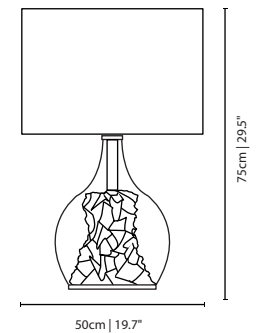

MATERIALS & FINISHES

Body in gold plated and lacquered brass.
Shades in clear and lacquered glass.

MEASURES

WIDTH	36 cm	13,7 "
DEPTH	30 cm	11,8 "
HEIGHT	60 cm	23,6 "

HIVE TABLE LAMP

nature collection

Nature often takes us by surprise with its colors, shapes, structures and effortless geometry. In the Hive Table Lamp, resembling a beehive, the organic form of the mirrored glass lampshade is made to captivate those who contemplate it.

MATERIALS & FINISHES

Body in nickel plated brass.
Shade in mirrored glass.

MEASURES

DIAMETER	32 cm	12,6 "
HEIGHT	54 cm	21,6 "

*Assymetrical collection
of golden pipes*

GOLD TUPELO

GOLD TUPELO TABLE LAMP

nature collection

Body in brushed brass.
Shade in natural silk.

MEASURES

DIAMETER	40 cm	15,7 "
HEIGHT	100 cm	39,4 "

DEFROST TABLE LAMP

nature collection

The classic lamp shade allows the rugged yet elegant base to shine through. Don't be fooled by the icy appearance, the Defrost table lamp, handcrafted with glass, metal and fabric, brings to a home the sensation of warmth and sets the mood for a contemplation of life's pleasures.

MATERIALS & FINISHES

Body in gold plated brass and glass.
Shade in fabric.

MEASURES

DIAMETER	50 cm	19,7"
HEIGHT	75 cm	29,5"

50cm | 19.7"

75cm | 29.5"

SEDNA MURAL

nature collection