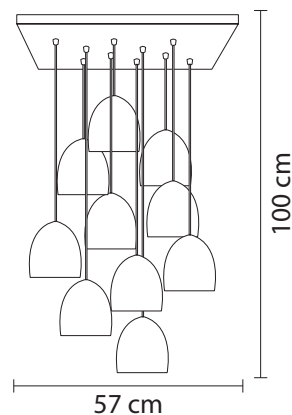

Base in nickel plated brass.
Shades in clear and lacquered glass,
gold plated brass.

MEASURES

WIDTH	150 cm	59,1 "
DEPTH	45 cm	17,7 "
HEIGHT	80 cm	31,5 "

BOMBARDA II SUSPENSION LAMP

cosmo collection

In the gallery-lined Miguel Bombarda street at Portuguese city of Porto, new exhibitions and street-side concerts create a festive avant-garde ambiance of the city's bohemian art scene.

MATERIALS & FINISHES

Base in lacquered brass.
Shades in clear and mirrored glass,
gold plated brass.

MEASURES

WIDTH	57 cm	22,4 "
DEPTH	32 cm	12,6 "
HEIGHT	100 cm	39,4 "

*With colourful shades that brings joy, contrasts
and distinctiveness to your dining room.*