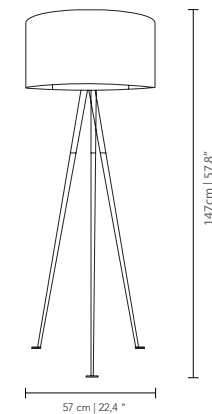

MATERIALS & FINISHES

Body in gold plated and lacquered brass.
Shades in clear and lacquered glass.

MEASURES

WIDTH	36 cm	13,7 "
DEPTH	30 cm	11,8 "
HEIGHT	60 cm	23,6 "

HIVE TABLE LAMP

nature collection

Nature often takes us by surprise with its colors, shapes, structures and effortless geometry. In the Hive Table Lamp, resembling a beehive, the organic form of the mirrored glass lampshade is made to captivate those who contemplate it.

MATERIALS & FINISHES

Body in nickel plated brass.
Shade in mirrored glass.

MEASURES

DIAMETER	32 cm	12,6 "
HEIGHT	54 cm	21,6 "

*Assymetrical collection
of golden pipes*

GOLD TUPELO

GOLD TUPELO TABLE LAMP

nature collection

MATERIALS & FINISHES

Body in gold plated brass and glass.
Shade in fabric.

MEASURES

DIAMETER	50 cm	19,7"
HEIGHT	75 cm	29,5"

50cm | 19.7"

75cm | 29.5"

SEDNA MURAL

nature collection

MATERIALS & FINISHES

Wooden legs veneered in ironwood and lacquered in gold with polished brass feet. Shade in fabric.

MEASURES

DIAMETER	57 cm		22,4 "
HEIGHT	147 cm		57,9 "

ANE FLOOR LAMP

nature collection