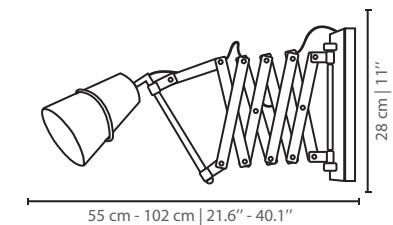

MEASURES

WIDTH	15 cm	5,9 "
DEPTH	55 cm - 102 cm	21,6 " - 40,1 "
HEIGHT	28 cm	4,7 "