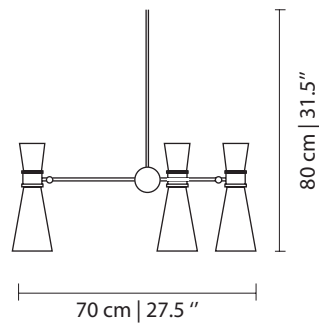

MEASURES

DIAMETER	70 cm	|	27,5 "
HEIGHT	80 cm	|	31,5 "