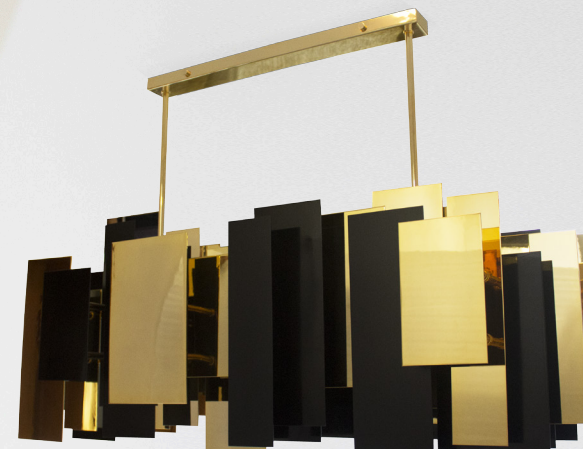

FO TAN SUSPENSION LAMP

cosmo collection