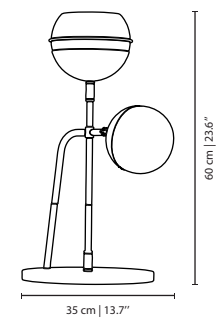

MATERIALS & FINISHES

Body in polished brass.
Shade in alabaster stone.

MEASURES

WIDTH	23 cm	9 "
DEPTH	27 cm	10,6 "
HEIGHT	67 cm	26,3 "

GRAPES TABLE LAMP

nature collection

On the Grapes table lamp, the light flowing through the black fabric shade and reflecting off the hammered-brass medallions brings the same sense of refined luxury as opening a bottle of Port.

MATERIALS & FINISHES

Body in gold plated brass.
Shade in fabric with brass accents.

MEASURES

DIAMETER	40 cm	15,7 "
HEIGHT	75 cm	29,5 "

BLACK WIDOW II TABLE LAMP

nature collection

Black Widow II table lamp is a piece with a strong personality inspired by the master of the art of weaving. Known as a fatal predator, this strong inspiration translates into a unique table lamp.

MATERIALS & FINISHES

Body in gold plated and lacquered brass.
Shades in clear and lacquered glass.

MEASURES

WIDTH	36 cm	13,7 "
DEPTH	30 cm	11,8 "
HEIGHT	60 cm	23,6 "

HIVE TABLE LAMP

nature collection

Nature often takes us by surprise with its colors, shapes, structures and effortless geometry. In the Hive Table Lamp, resembling a beehive, the organic form of the mirrored glass lampshade is made to captivate those who contemplate it.

MATERIALS & FINISHES

Body in nickel plated brass.
Shade in mirrored glass.

MEASURES

DIAMETER	32 cm	12,6 "
HEIGHT	54 cm	21,6 "

*Assymetrical collection
of golden pipes*

GOLD TUPELO

GOLD TUPELO TABLE LAMP

nature collection