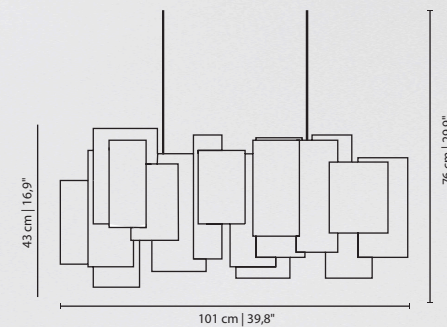

MEASURES

WIDTH	101 cm	39,8"
DEPTH	41 cm	16,1"
HEIGHT	76 cm	29,9"