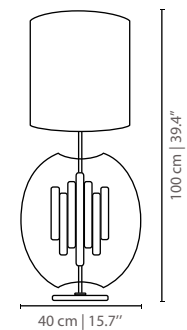

MEASURES

DIAMETER	40 cm	15,7 "
HEIGHT	100 cm	39,4 "