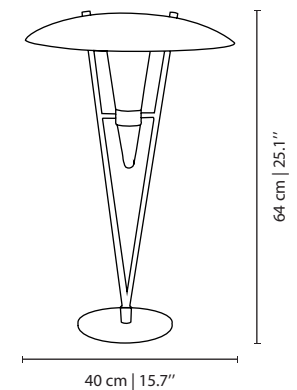

MEASURES

WIDTH	40 cm	15,7 "
HEIGHT	64 cm	25,1 "