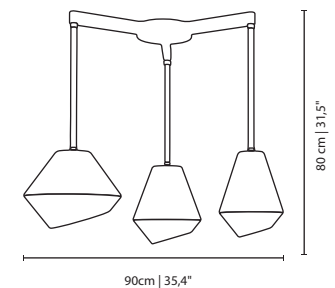

MEASURES

DIAMETER	90 cm	|	35,4 "
HEIGHT	80 cm	|	31,5 "