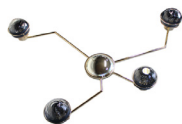

COLLECTIONS

NATURE . COSMO . RADIANT

NATURE COLLECTION

WALL LAMPS TABLE LAMPS MURALS FLOOR LAMPS SUSPENSION LAMPS CHANDELIERS

GRAPES WALL LAMP
Page 13

BLACK WIDOW WALL LAMP
Page 15

BLACK WIDOW II WALL LAMP
Page 17