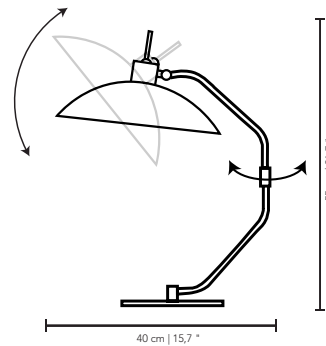

MEASURES

WIDTH	30 cm	11,8 "
DEPTH	40 cm	15,7 "
HEIGHT	55 cm	21,7 "