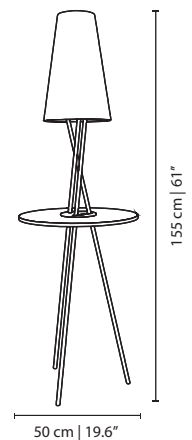

MATERIALS & FINISHES

Body in lacquered and copper leaf coated wood with copper plated brass accents.
Shade in copper leaf coated fiberglass with high gloss varnish.

MEASURES

DIAMETER	52 cm		20,5 "
HEIGHT	150 cm		59,1 "

MEASURES

WIDTH	62 cm	24,4 "
DEPTH	88 cm	34,6 "
HEIGHT	184 cm	72,4 "

SOFO FLOOR LAMP

cosmo collection

With hip fashion boutiques and stylish vintage shops, organic cafés and laid-back pottery studios, Stockholm's SoFo, is where innovative and eclectic meet and creative and kitsch collide.

MATERIALS & FINISHES

Body in gold plated brass.
Shades in lacquered brass and clear glass.

MEASURES

DIAMETER	64 cm	25,2 "
HEIGHT	168 cm	66,2 "

SOHO FLOOR LAMP

cosmo collection

The SoHo, with its numerous blocks, many of them incorporating cast iron architectural elements with its Joint Live-Work Quarters for artists, was the inspiration for the SoHo floor lamp made of copper plated brass, which elegantly brings the 70s design to contemporary spaces.

MATERIALS & FINISHES

Body in copper plated brass.
Shades in lacquered aluminum.
Table top in lacquered in wood with high gloss varnish.

MEASURES

DIAMETER 50 cm | 19,6 "
HEIGHT 155 cm | 61 "

GRANVILLE FLOOR LAMP