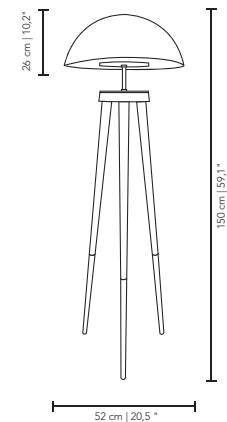

MATERIALS & FINISHES

Body in a gold plated brass.
Shades in glass with gold plated brass accents.

MEASURES

DIAMETER	100 cm	39,3 "
HEIGHT	180 cm	70,8 "

*A tribute to one of
its most dynamic areas
of creative emergence*

MATERIALS & FINISHES

Body in lacquered brass with gold plated brass accents.

Shades in lacquered aluminum.

Table in wood with radial ironwood mosaic top.

MEASURES

DIAMETER	50 cm		19,7 "
HEIGHT	150 cm		59 "

MATERIALS & FINISHES

Body in lacquered and copper leaf coated wood with copper plated brass accents.
Shade in copper leaf coated fiberglass with high gloss varnish.

MEASURES

DIAMETER	52 cm		20,5 "
HEIGHT	150 cm		59,1 "