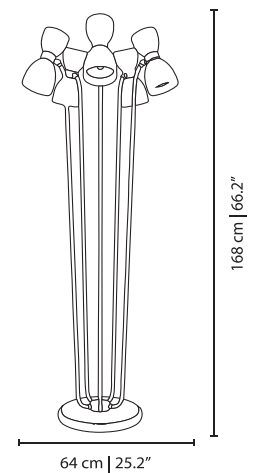

MATERIALS & FINISHES

Body in lacquered brass with gold plated brass accents.

Shades in lacquered aluminum.

Table in wood with radial ironwood mosaic top.

MEASURES

DIAMETER	50 cm		19,7 "
HEIGHT	150 cm		59 "

MATERIALS & FINISHES

Body in lacquered and copper leaf coated wood with copper plated brass accents.
Shade in copper leaf coated fiberglass with high gloss varnish.

MEASURES

DIAMETER	52 cm		20,5 "
HEIGHT	150 cm		59,1 "

MEASURES

WIDTH	62 cm	24,4 "
DEPTH	88 cm	34,6 "
HEIGHT	184 cm	72,4 "

SOFO FLOOR LAMP

cosmo collection

With hip fashion boutiques and stylish vintage shops, organic cafés and laid-back pottery studios, Stockholm's SoFo, is where innovative and eclectic meet and creative and kitsch collide.

MATERIALS & FINISHES

Body in gold plated brass.
Shades in lacquered brass and clear glass.

MEASURES

DIAMETER	64 cm	25,2 "
HEIGHT	168 cm	66,2 "

SOHO FLOOR LAMP

cosmo collection

The SoHo, with its numerous blocks, many of them incorporating cast iron architectural elements with its Joint Live-Work Quarters for artists, was the inspiration for the SoHo floor lamp made of copper plated brass, which elegantly brings the 70s design to contemporary spaces.