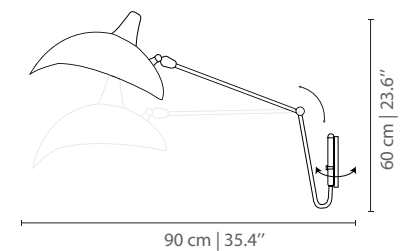

MEASURES

WIDTH	25 cm	9,8 "
DEPTH	90 cm	35,4 "
HEIGHT	60 cm	23,6 "