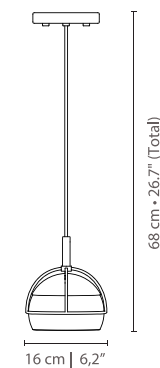

MEASURES

DIAMETER 110 cm | 43,3 "
HEIGHT 61 cm | 24 "

FLOWERS SUSPENSION LAMP

nature collection

The Flower suspension lamp brings together and celebrates nature and urbanism, with its minimalist lampshade and antique brass flower motifs.

MATERIALS & FINISHES

Body in polished brass.
Shades in alabaster.

MEASURES

DIAMETER	92 cm		36,2 "
HEIGHT	95 cm		37,4 "

BLACK WIDOW PENDANT

nature collection

Black Widow pendant has a strong design and personality, inspired by the master of the art of weaving. This pendant, named after the heartless predator, emerges as a sensory piece of extreme elegance.

MATERIALS & FINISHES

Base in gold plated brass with textile cord.
Shade in gold plated brass and lacquered glass.

MEASURES

DIAMETER 16 cm | 6,2 "
HEIGHT 68 cm | 26,7 "

BLACK WIDOW CHANDELIER

nature collection