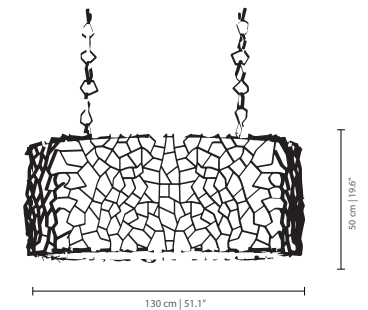

MEASURES

DIAMETER	37 cm		14,6 "
HEIGHT	163 cm		64,2 "

*Glow through
a million layers onto a
magical interior*

CORE

CORE SUSPENSION LAMP

nature collection

Uninhibited passion is the fundamental requisite for peeling through the layers and reaching the heart of the matter. Although Core suspension lamp is a stylized Earth, it is more closely a symbol for the noblest emotion of all: sizzling passion.

MATERIALS & FINISHES

Body in gold plated brass with glass sphere accents.

MEASURES

DIAMETER	120 cm	47,2 "
HEIGHT	130 cm	51,2 "

NEST SUSPENSION LAMP

nature collection

A monumental suspension lamp was designed to brighten the design interiors with an emphasis on unique mood lighting. All facets of the imposing golden lampshade allow light to seep through and create fantastic shades on the surrounding surfaces.

MATERIALS & FINISHES

Body in gold plated brass with a fabric shade.

MEASURES

WIDTH	130 cm	51,2 "
DEPTH	35 cm	13,8 "
HEIGHT	100 cm	39,4 "

*Belongs to placid and
simplistic spaces*

BEETLE

BEETLE SUSPENSION LAMP