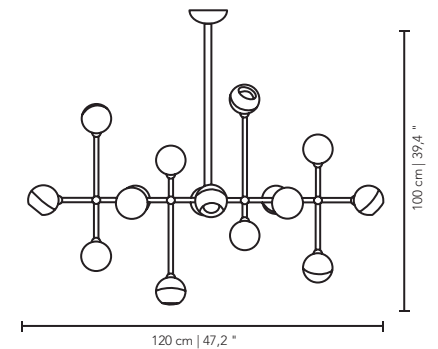

MATERIALS & FINISHES

Body in nickel plated brass with coloured glass accents.
Shades in clear glass.

MEASURES

WIDTH	120 cm	47,2 "
DEPTH	60 cm	23,6 "
HEIGHT	100 cm	39,4 "

*A new way of bringing
florals and organic sensations*