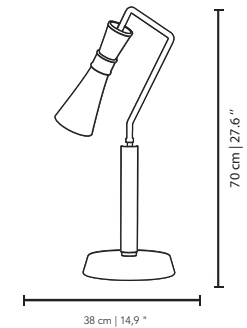

MATERIALS & FINISHES

Body in copper plated brass.
Shade in lacquered aluminum.

MEASURES

WIDTH	15 cm	5,9"
DEPTH	20 cm	7,8"
HEIGHT	60 cm	23,6"

NOHO TABLE LAMP

cosmo collection

Acclaimed architects were once commissioned to design and ornate stores and loft buildings in popular architectural styles at NoHo. Today's effect is powerful and it was that power that we brought to the NoHo table lamp, with its refined glass shade, supported by the visual strength of the brass arm.

MATERIALS & FINISHES

Body in matte gold plated brass.
Shade in clear glass.

MEASURES

WIDTH	30 cm	11,8 "
DEPTH	40 cm	15,7 "
HEIGHT	55 cm	21,7 "

MITTE TABLE LAMP

cosmo collection

A congregation of travelers from cinema, music, fashion and other creative fields are found in Mitte Design District, in the historic core of Berlin. As a dedication to Mitte's charming, chic and cozy cafés, Mitte table lamp was created.

MATERIALS & FINISHES

Body in gold plated brass.
Shade in glass.

MEASURES

WIDTH	20 cm	7,9"
DEPTH	40 cm	15,7"
HEIGHT	70 cm	27,6"

MITTE II TABLE LAMP

cosmo collection

With its clear glass shade and geometric structure in gold plated brass and black lacquered brass, just like the other Mitte lamps, it's inspired by one of Berlin's most dynamic areas of creative emergence.

MATERIALS & FINISHES

Body in gold plated and lacquered brass.
Shade in glass.

MEASURES

WIDTH	25 cm	9,8"
DEPTH	38 cm	14,9"
HEIGHT	70 cm	27,6"

The Colaba table lamp borrows the vibrancy and rhythm of Mumbai