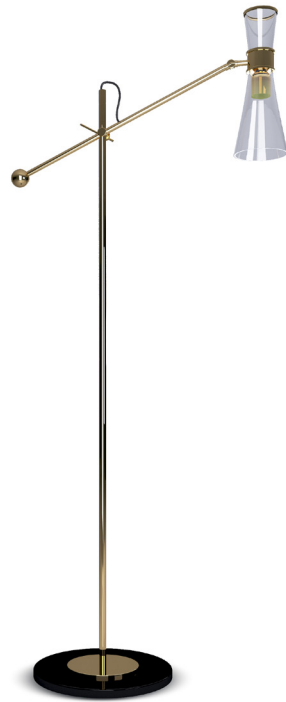

MATERIALS & FINISHES

Body in gold plated and lacquered brass.
Shade in gold plated brass and glass.

MEASURES

WIDTH	25,5 cm	10 "
DEPTH	38 cm	15 "
HEIGHT	60 cm	23,6 "

RAVAL FLOOR LAMP

cosmo collection

The old and the new come together in Raval Floor Lamp, with its 3 classic lampshades in aluminium lacquered in black and purple. The 3 arms in gold plated brass are omnidirectional in two points and join together at the base with a lacquered purple brass anchor.

MATERIALS & FINISHES

Body in gold plated brass.
Shades in lacquered aluminum.
Base in lacquered brass.

MEASURES

DIAMETER 120 cm | 47,2 "
HEIGHT 185 cm | 72,8 "

MITTE FLOOR LAMP

cosmo collection

A congregation of travellers from cinema, music, fashion and other creative fields are found in Mitte Design District.

MATERIALS & FINISHES

Body in gold plated brass.
Shade in glass with gold plated brass accents.

MEASURES

WIDTH	30 cm	11,8 "
DEPTH	60 cm	23,6 "
HEIGHT	180 cm	70,8 "

MITTE III FLOOR LAMP

cosmo collection

Mitte III Floor Lamp, with its glass shades, ringed with gold plated brass, and delicate yet solid structure, was born in Berlin's historic core, in a tribute to one of its most dynamic areas of creative emergence.

MATERIALS & FINISHES

Body in a gold plated brass.
Shades in glass with gold plated brass accents.

MEASURES

DIAMETER	100 cm	39,3 "
HEIGHT	180 cm	70,8 "

*A tribute to one of
its most dynamic areas
of creative emergence*