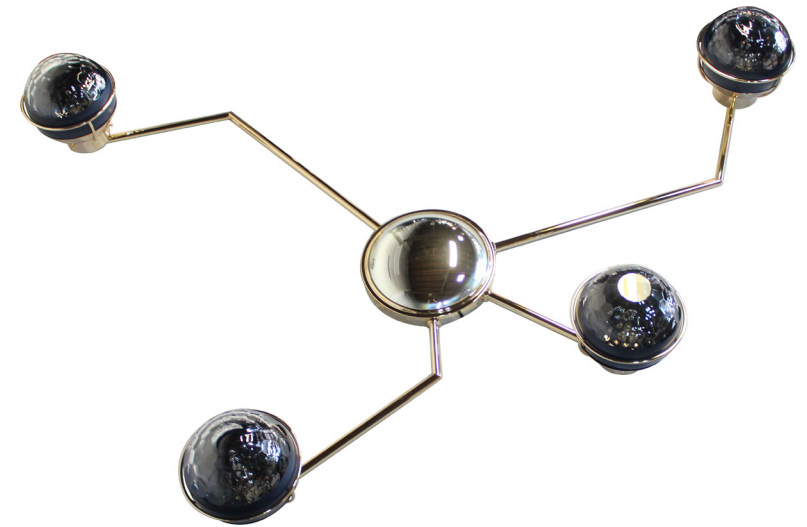

GRAPES WALL LAMP

nature collection

Part of the Vineyard lighting family, this lamp will bring the same refined luxury of the best, rich velvety wines. The light flowing through the hammered brass medallions will do more than illuminating a room.

MATERIALS & FINISHES

Polished hammered brass.

MEASURES

WIDTH	26 cm	10,2 "
DEPTH	9 cm	3,5 "
HEIGHT	51 cm	20,1 "

BLACK WIDOW WALL LAMP

nature collection

Intense on inspiration, Black Widow stands out with its organic form, a concave mirror at the centre and 4 lights points on a gold plated brass body made of faceted crystal that entices you.

MATERIALS & FINISHES

Body in gold plated brass, where a concave mirror is inlaid. Shades in faceted and lacquered crystal.

MEASURES

WIDTH	135 cm	53,2 "
DEPTH	21 cm	8,3 "
HEIGHT	97 cm	38,2 "

BLACK WIDOW II WALL LAMP

nature collection

With its adjustable gold plated brass arm and black lacquered glass shade, the Black Widow II is ideal for functional homes with a taste of luxury.

MATERIALS & FINISHES

Body in gold plated brass.
Shade in lacquered glass.