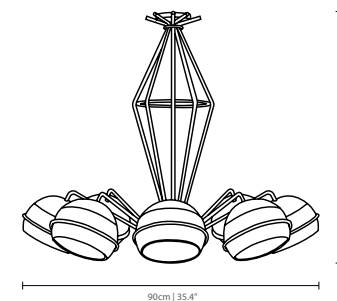

MEASURES

DIAMETER	60 cm	23,6 "
HEIGHT	147 cm	57,8 "

BLACK WIDOW FLOOR LAMP

nature collection

Black Widow Floor lamp is a piece with a strong personality inspired by the master of the art of weaving. Known as a fatal predator, is represented in the form of a sensory piece, with extreme elegance.

MATERIALS & FINISHES

Body in polished and lacquered brass.
Shades in glass and brass.

MEASURES

DIAMETER	60 cm	23,6 "
HEIGHT	180 cm	70 "

BLACK WIDOW II FLOOR LAMP

nature collection

In the Black Widow II Floor lamp a light influence in stilnovo can be felt with its organic gold plated brass structure and the geometric connection to the lacquered glass and clear glass shades.

MATERIALS & FINISHES

Body in gold plated and lacquered brass.
Shades in clear and lacquered glass with brass accents.

MEASURES

DIAMETER	60 cm	23,6 "
HEIGHT	170 cm	66,9 "

BLACK WIDOW SUSPENSION LAMP

nature collection

MATERIALS & FINISHES

Body in gold plated brass.
Shades' exteriors in lacquered glass with brass accents , interiors lacquered in metallic gold.

MEASURES

DIAMETER	90 cm		35,4 "
HEIGHT	70 cm		27,6 "

CHERRIES FLOOR LAMP