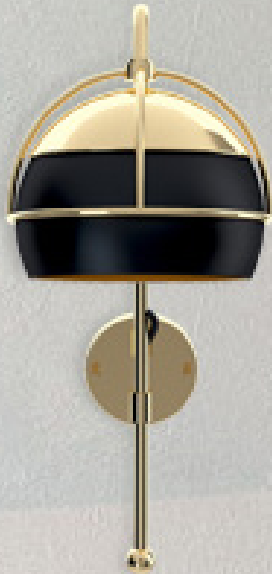

BLACK WIDOW II WALL LAMP

nature collection