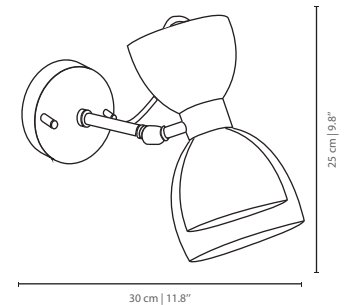

MEASURES

WIDTH	12 cm	4,7 "
DEPTH	30 cm	11,8 "
HEIGHT	25 cm	9,8 "