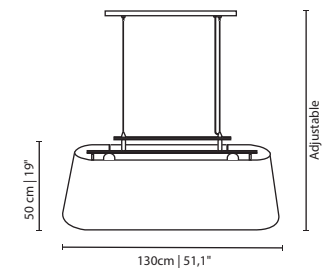

MEASURES

WIDTH	130 cm	51,1"
DEPTH	30 cm	11,8"
HEIGHT(body)	50 cm	19"