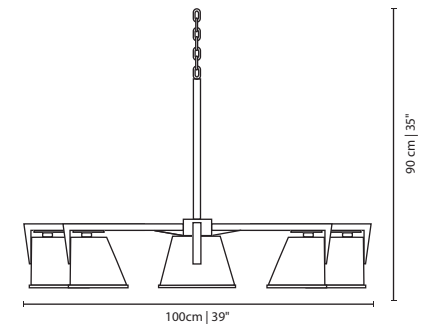

*Inspired in the compass rose used by
the Portuguese Navigators*

SANTOS

MATERIALS & FINISHES

Body in gold plated brass.
Shades in fabric with brass accents.

MEASURES

DIAMETER 100 cm | 39"
HEIGHT 90 cm | 35"