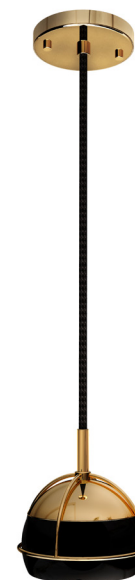

MATERIALS & FINISHES

Body in polished brass with yellow murano glass accents.

MEASURES

DIAMETER	90 cm	35,4 "
HEIGHT	82 cm	32,2 "

ANDROS SUSPENSION LAMP

nature collection

Like a coral reef, the alabaster stone has a natural flair for disguise and detail. The Andros suspension lamp makes use of the translucent properties of the alabaster stone to bring life to stylish interiors around the world. A lighting piece for those seeking true treasures, Andros is completed by a modern gold plated brass structure.

MATERIALS & FINISHES

Body in polished brass.
Shades in alabaster.

MEASURES

DIAMETER	92 cm		36,2 "
HEIGHT	95 cm		37,4 "

BLACK WIDOW PENDANT

nature collection

Black Widow pendant has a strong design and personality, inspired by the master of the art of weaving. This pendant, named after the heartless predator, emerges as a sensory piece of extreme elegance.

MATERIALS & FINISHES

Base in gold plated brass with textile cord.
Shade in gold plated brass and lacquered glass.

MEASURES

DIAMETER 16 cm | 6,2 "
HEIGHT 68 cm | 26,7 "

BLACK WIDOW CHANDELIER

nature collection