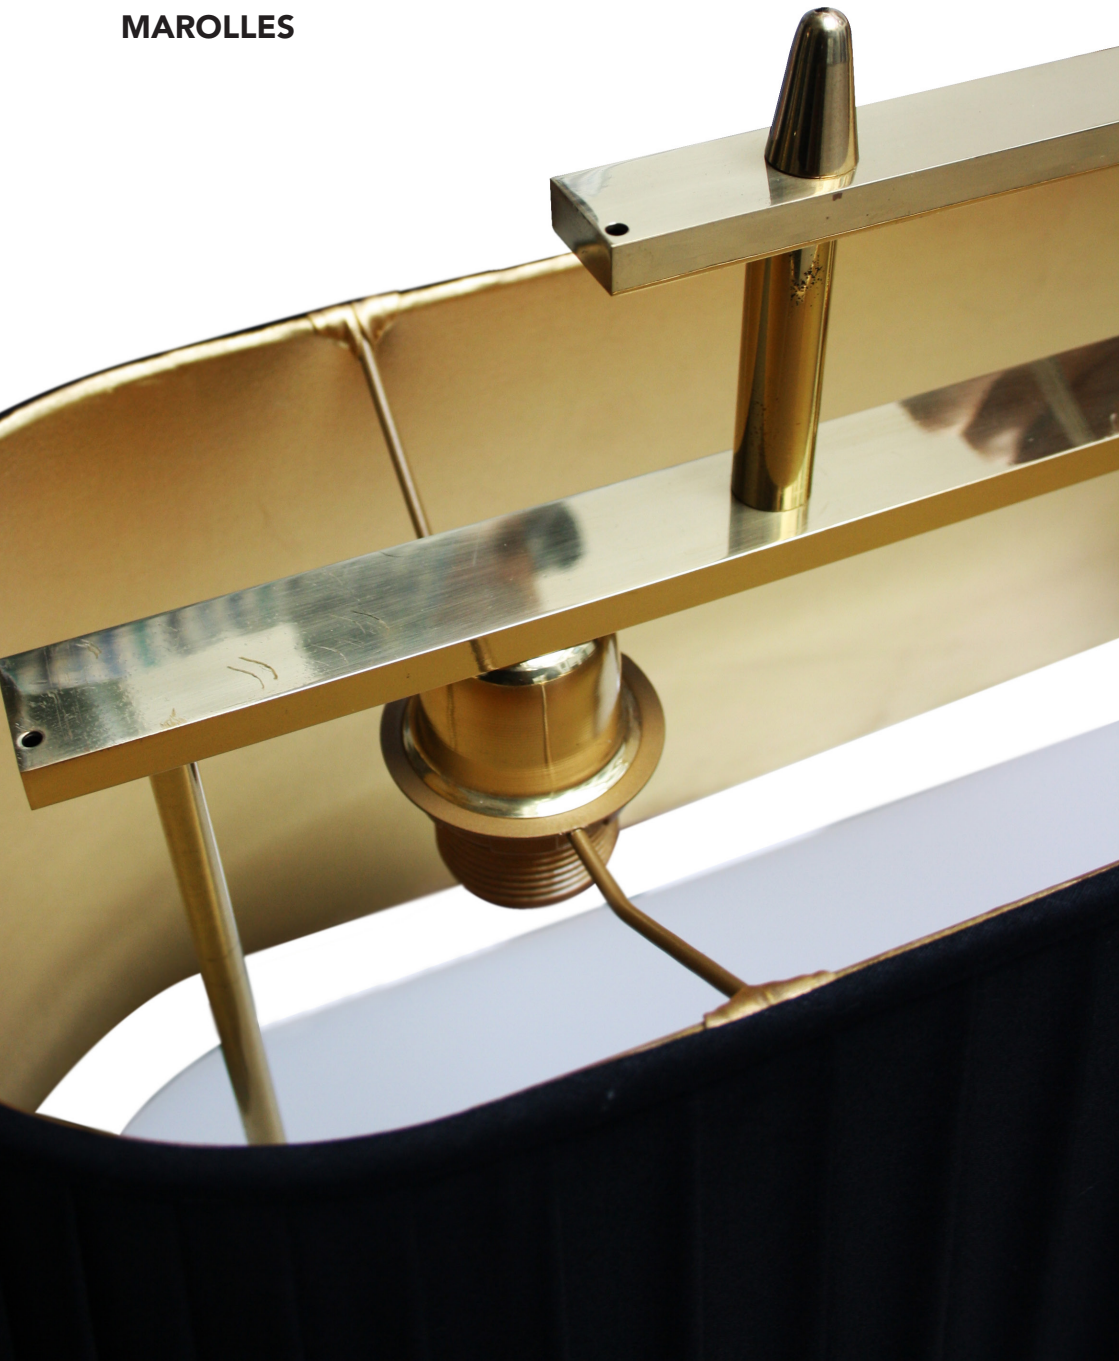

MATERIALS & FINISHES

Body in gold plated brass.
Shades in lacquered and clear glass.

MEASURES

DIAMETER	90 cm		35,4 "
HEIGHT	80 cm		31,5 "

DUBAI SUSPENSION LAMP

cosmo collection

Combining the modern architecture of Dubai and traditional arabic lanterns has inspired us to create the Dubai suspension lamp. The octagonal shape with a perforated metallic mesh in black lacquer involves the contemporary gold plated brass structure, carrying this piece to a magnificent level of elegance and distinction.

MATERIALS & FINISHES

Body in gold plated brass with a lacquered perforated ribbon around.

MEASURES

DIAMETER 60 cm | 23,6"
HEIGHT 120 cm | 47,2"

*Beauty and historic charm,
is the best area to get a slice of
Brussel's charisma*

MAROLLES

MAROLLES SUSPENSION LAMP

cosmo collection

Marolles, full of art, beauty and historic charm, is the best area to get a slice of Brussels charisma. Likewise, The Marolles suspension lamp, made of organza and a polished brass structure, is a relic that exhibits a refined style ideal for more classical dining rooms.