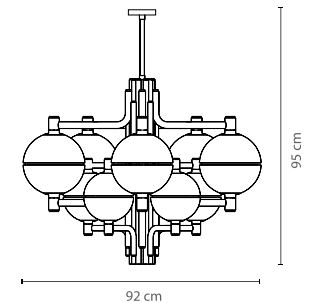

MEASURES

DIAMETER 110 cm | 43,3 "
HEIGHT 61 cm | 24 "

FLOWERS SUSPENSION LAMP

nature collection

The Flower suspension lamp brings together and celebrates nature and urbanism, with its minimalist lampshade and antique brass flower motifs.

MATERIALS & FINISHES

Shade exterior in high gloss lacquered fiberglass with floral elements and interior coated in gold leaf.

MEASURES

DIAMETER	52 cm	20,5"
	70 cm	27,5"
	112 cm	44"
	200 cm	78,7"
HEIGHT	100 cm	39,4"

MATERIALS & FINISHES

Body in polished brass with yellow murano glass accents.

MEASURES

DIAMETER	90 cm	35,4 "
HEIGHT	82 cm	32,2 "

ANDROS SUSPENSION LAMP

nature collection

Like a coral reef, the alabaster stone has a natural flair for disguise and detail. The Andros suspension lamp makes use of the translucent properties of the alabaster stone to bring life to stylish interiors around the world. A lighting piece for those seeking true treasures, Andros is completed by a modern gold plated brass structure.

MATERIALS & FINISHES

Body in polished brass.
Shades in alabaster.

MEASURES

DIAMETER	92 cm		36,2 "
HEIGHT	95 cm		37,4 "

BLACK WIDOW PENDANT

nature collection

Black Widow pendant has a strong design and personality, inspired by the master of the art of weaving. This pendant, named after the heartless predator, emerges as a sensory piece of extreme elegance.