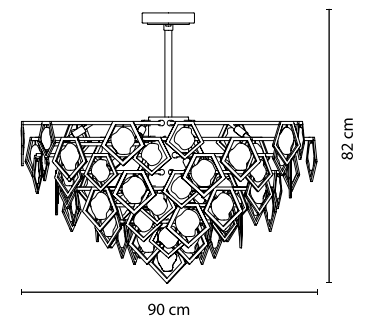

MEASURES

DIAMETER 110 cm | 43,3 "
HEIGHT 61 cm | 24 "

FLOWERS SUSPENSION LAMP

nature collection

The Flower suspension lamp brings together and celebrates nature and urbanism, with its minimalist lampshade and antique brass flower motifs.

MATERIALS & FINISHES

Shade exterior in high gloss lacquered fiberglass with floral elements and interior coated in gold leaf.

MEASURES

DIAMETER	52 cm	20,5"
	70 cm	27,5"
	112 cm	44"
	200 cm	78,7"
HEIGHT	100 cm	39,4"

MATERIALS & FINISHES

Body in polished brass with yellow murano glass accents.

MEASURES

DIAMETER	90 cm	35,4 "
HEIGHT	82 cm	32,2 "

ANDROS SUSPENSION LAMP

nature collection

Like a coral reef, the alabaster stone has a natural flair for disguise and detail. The Andros suspension lamp makes use of the translucent properties of the alabaster stone to bring life to stylish interiors around the world. A lighting piece for those seeking true treasures, Andros is completed by a modern gold plated brass structure.

MATERIALS & FINISHES

Body in polished brass.
Shades in alabaster.

MEASURES

DIAMETER	92 cm		36,2 "
HEIGHT	95 cm		37,4 "

BLACK WIDOW PENDANT

nature collection

Black Widow pendant has a strong design and personality, inspired by the master of the art of weaving. This pendant, named after the heartless predator, emerges as a sensory piece of extreme elegance.