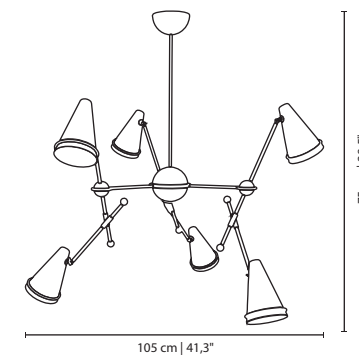

MATERIALS & FINISHES

Body in copper plated brass.
Shades in lacquered aluminum.

MEASURES

DIAMETER	105 cm		41,3"
HEIGHT	75 cm		29,5"

105 cm | 41,3"

75 cm | 29,5"

BUENA VISTA SUSPENSION LAMP

cosmo collection