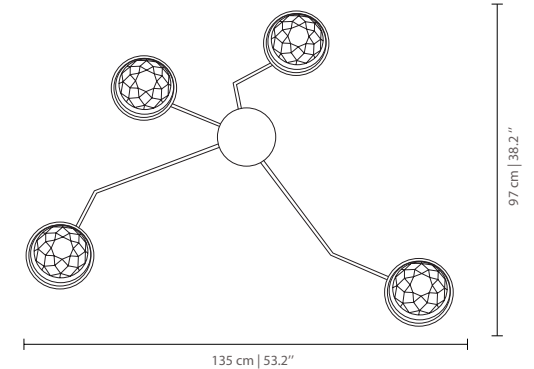

MEASURES

WIDTH	135 cm	53,2 "
DEPTH	21 cm	8,3 "
HEIGHT	97 cm	38,2 "