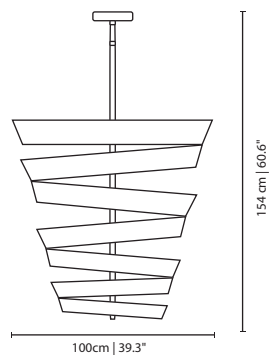

MEASURES

DIAMETER	100 cm	39,3"
HEIGHT (body)	100 cm	39,3"
(total)	154 cm	60,6"