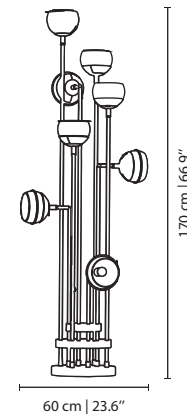

MATERIALS & FINISHES

Body in nickel plated brass.
Shade in mirrored glass.

MEASURES

DIAMETER	32 cm	12,6 "
HEIGHT	54 cm	21,6 "

*Assymetrical collection
of golden pipes*

GOLD TUPELO

GOLD TUPELO TABLE LAMP

nature collection

MEASURES

DIAMETER	60 cm	23,6 "
HEIGHT	147 cm	57,8 "

BLACK WIDOW FLOOR LAMP

nature collection

Black Widow Floor lamp is a piece with a strong personality inspired by the master of the art of weaving. Known as a fatal predator, is represented in the form of a sensory piece, with extreme elegance.

MATERIALS & FINISHES

Body in polished and lacquered brass.
Shades in glass and brass.

MEASURES

DIAMETER	60 cm	23,6 "
HEIGHT	180 cm	70 "

BLACK WIDOW II FLOOR LAMP

nature collection

In the Black Widow II Floor lamp a light influence in stilnovo can be felt with its organic gold plated brass structure and the geometric connection to the lacquered glass and clear glass shades.

MATERIALS & FINISHES

Body in gold plated and lacquered brass.
Shades in clear and lacquered glass with brass accents.

MEASURES

DIAMETER	60 cm	23,6 "
HEIGHT	170 cm	66,9 "

BLACK WIDOW SUSPENSION LAMP

nature collection