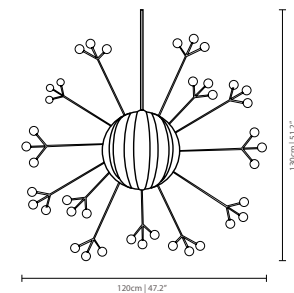

MEASURES

DIAMETER	120 cm	47,2 "
HEIGHT	130 cm	51,2 "