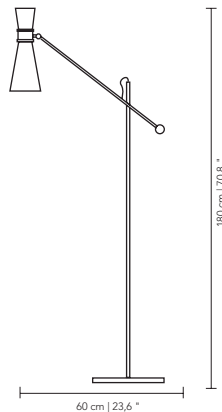

MEASURES

WIDTH	30 cm	11,8 "
DEPTH	60 cm	23,6 "
HEIGHT	180 cm	70,8 "