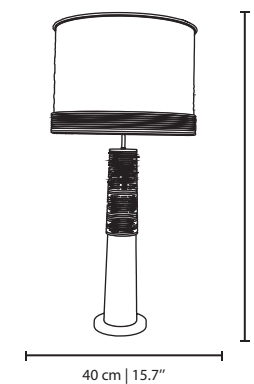

MATERIALS & FINISHES

Body in polished and lacquered brass.
Shade in glass and fabric.

MEASURES

DIAMETER 40 cm | 15,8 "
HEIGHT 70 cm | 27,5 "

CHIADO TABLE LAMP

cosmo collection

Chiado, one of the most iconic and traditional neighborhoods of Lisbon and once the center of Portuguese romanticism is today one of the most cosmopolitan areas of the Portuguese capital.

MATERIALS & FINISHES

Body in glass and polished brass.
Shade in fabric and polished brass accents.

MEASURES

DIAMETER	40 cm	15,7 "
HEIGHT	85 cm	33,4 "

*The sunny and serene
vibes of Miami's art district*

BUENA VISTA