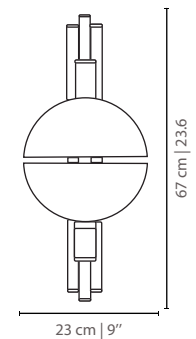

MEASURES

WIDTH	23 cm	9 "
DEPTH	27 cm	10,6 "
HEIGHT	67 cm	26,3 "