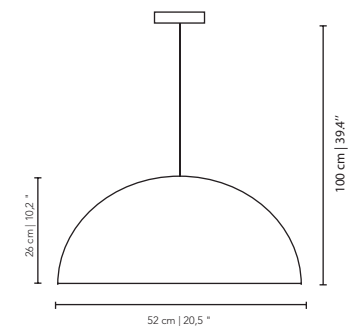

MATERIALS & FINISHES

Body in nickel plated brass with coloured glass accents.
Shades in clear glass.

MEASURES

WIDTH	120 cm	47,2 "
DEPTH	60 cm	23,6 "
HEIGHT	100 cm	39,4 "

*A new way of bringing
florals and organic sensations*

MEASURES

DIAMETER 110 cm | 43,3 "
HEIGHT 61 cm | 24 "

FLOWERS SUSPENSION LAMP

nature collection

The Flower suspension lamp brings together and celebrates nature and urbanism, with its minimalist lampshade and antique brass flower motifs.

MATERIALS & FINISHES

Shade exterior in high gloss lacquered fiberglass with floral elements and interior coated in gold leaf.

MEASURES

DIAMETER	52 cm	20,5"
	70 cm	27,5"
	112 cm	44"
	200 cm	78,7"
HEIGHT	100 cm	39,4"