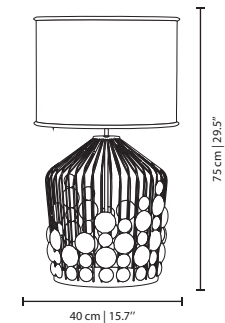

MATERIALS & FINISHES

Body in polished brass.
Shade in smoked glass.

MEASURES

DIAMETER	18 cm		7 "
HEIGHT	17 cm		6,7 "

ANDROS WALL LAMP

nature collection

Like a coral reef, the alabaster stone has a natural flair for disguise and detail. The Andros wall lamp makes use of the translucent properties of the alabaster stone to bring life to stylish wall.

MATERIALS & FINISHES

Body in polished brass.
Shade in alabaster stone.

MEASURES

WIDTH	23 cm	9 "
DEPTH	27 cm	10,6 "
HEIGHT	67 cm	26,3 "

GRAPES TABLE LAMP

nature collection

On the Grapes table lamp, the light flowing through the black fabric shade and reflecting off the hammered-brass medallions brings the same sense of refined luxury as opening a bottle of Port.

MATERIALS & FINISHES

Body in gold plated brass.
Shade in fabric with brass accents.

MEASURES

DIAMETER	40 cm	15,7 "
HEIGHT	75 cm	29,5 "

BLACK WIDOW II TABLE LAMP

nature collection

Black Widow II table lamp is a piece with a strong personality inspired by the master of the art of weaving. Known as a fatal predator, this strong inspiration translates into a unique table lamp.

MATERIALS & FINISHES

Body in gold plated and lacquered brass.
Shades in clear and lacquered glass.

MEASURES

WIDTH	36 cm	13,7 "
DEPTH	30 cm	11,8 "
HEIGHT	60 cm	23,6 "

HIVE TABLE LAMP

nature collection

Nature often takes us by surprise with its colors, shapes, structures and effortless geometry. In the Hive Table Lamp, resembling a beehive, the organic form of the mirrored glass lampshade is made to captivate those who contemplate it.