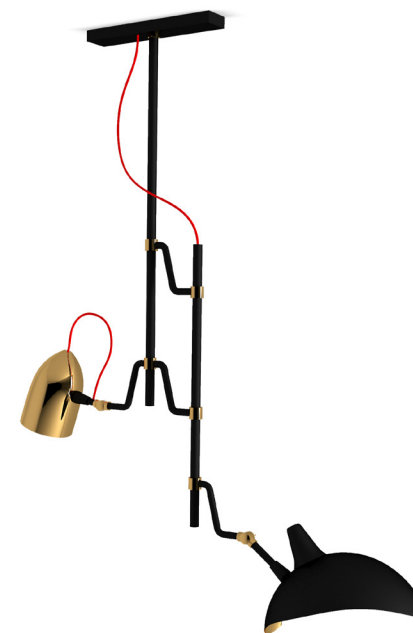

MATERIALS & FINISHES

Body in gold plated brass with a lacquered perforated ribbon around.

MEASURES

DIAMETER 60 cm | 23,6"
HEIGHT 120 cm | 47,2"

*Beauty and historic charm,
is the best area to get a slice of
Brussel's charisma*

MAROLLES

MAROLLES SUSPENSION LAMP

cosmo collection

Marolles, full of art, beauty and historic charm, is the best area to get a slice of Brussels charisma. Likewise, The Marolles suspension lamp, made of organza and a polished brass structure, is a relic that exhibits a refined style ideal for more classical dining rooms.

MATERIALS & FINISHES

Body in polished brass.
Shade in fabric.

MEASURES

WIDTH	130 cm	51,1"
DEPTH	30 cm	11,8"
HEIGHT(body)	50 cm	19"

STRØGET SUSPENSION LAMP

cosmo collection

Its vertical structure in black lacquered brass transports us to a street in Copenhagen and the two different shades in gold and black recreate the eclecticism of the area that combines urban life with luxury and refinement.