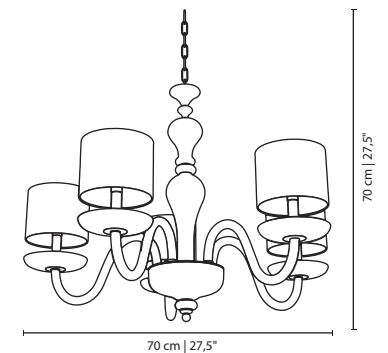

MEASURES

DIAMETER 70 cm | 27,5"
HEIGHT 70 cm | 27,5"