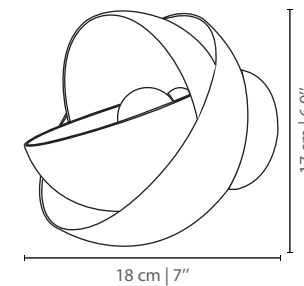

MEASURES

DIAMETER	18 cm	|	7 "
HEIGHT	17 cm	|	6,7 "