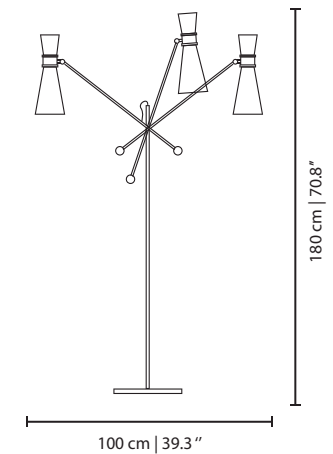

MATERIALS & FINISHES

Body in a gold plated brass.
Shades in glass with gold plated brass accents.

MEASURES

DIAMETER	100 cm	39,3 "
HEIGHT	180 cm	70,8 "

*A tribute to one of
its most dynamic areas
of creative emergence*