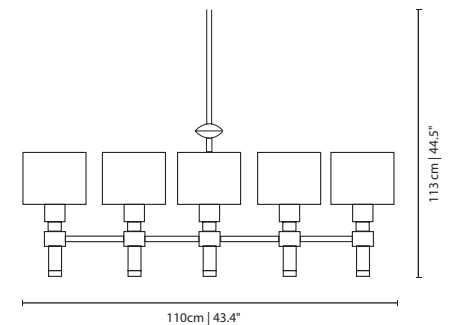

MEASURES

DIAMETER 110 cm | 43,4"
HEIGHT 113 cm | 44,5"