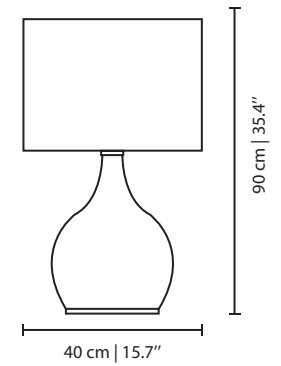

MEASURES

DIAMETER 40 cm | 15,7 "
HEIGHT 90 cm | 35,4 "