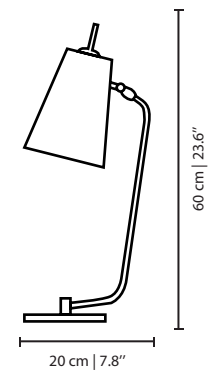

MATERIALS & FINISHES

Body in gold and nickel plated brass with a lacquered and polished brass ribbon around.

MEASURES

WIDTH	25 cm	9,8 "
DEPTH	10 cm	3,9 "
HEIGHT	100 cm	39,4 "

GRANVILLE II WALL LAMP

cosmo collection

MATERIALS & FINISHES

Body in gold plated and nickel plated brass.

MEASURES

WIDTH	26 cm	10,2 "
DEPTH	13,5 cm	5,3 "
HEIGHT	40 cm	15,8 "

RAVAL WALL LAMP

cosmo collection

The old and the new come together in Raval wall Lamp with its classic lampshade in aluminium lacquered in black and purple. The extensible and bidirectional arm in gold plated brass will bring that retro look that you are looking for.

MATERIALS & FINISHES

Body in a gold plated brass.
Shade in lacquered aluminum.

MEASURES

WIDTH	15 cm	5,9 "
DEPTH	55 cm - 102 cm	21,6 " - 40,1 "
HEIGHT	28 cm	4,7 "

SOHO TABLE LAMP

cosmo collection

The SoHo, with its numerous blocks, many of them incorporating cast iron architectural elements with its Joint Live-Work Quarters for artists, was the inspiration for the SoHo table lamp made of brass, which elegantly brings the 70's design to contemporary spaces.

MATERIALS & FINISHES

Body in copper plated brass.
Shade in lacquered aluminum.

MEASURES

WIDTH	15 cm	5,9"
DEPTH	20 cm	7,8"
HEIGHT	60 cm	23,6"

NOHO TABLE LAMP

cosmo collection

Acclaimed architects were once commissioned to design and ornate stores and loft buildings in popular architectural styles at NoHo. Today's effect is powerful and it was that power that we brought to the NoHo table lamp, with its refined glass shade, supported by the visual strength of the brass arm.