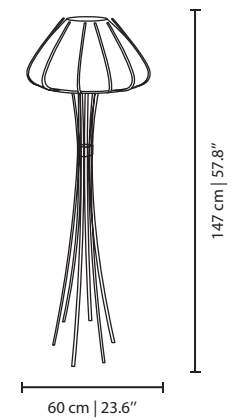

MATERIALS & FINISHES

Body in gold plated and lacquered brass.
Shades in clear and lacquered glass.

MEASURES

WIDTH	36 cm	13,7 "
DEPTH	30 cm	11,8 "
HEIGHT	60 cm	23,6 "

HIVE TABLE LAMP

nature collection

Nature often takes us by surprise with its colors, shapes, structures and effortless geometry. In the Hive Table Lamp, resembling a beehive, the organic form of the mirrored glass lampshade is made to captivate those who contemplate it.

MATERIALS & FINISHES

Body in nickel plated brass.
Shade in mirrored glass.

MEASURES

DIAMETER	32 cm	12,6 "
HEIGHT	54 cm	21,6 "

*Assymetrical collection
of golden pipes*

GOLD TUPELO

GOLD TUPELO TABLE LAMP

nature collection

MATERIALS & FINISHES

Wooden legs veneered in ironwood and lacquered in gold with polished brass feet. Shade in fabric.

MEASURES

DIAMETER	57 cm		22,4 "
HEIGHT	147 cm		57,9 "

ANE FLOOR LAMP

nature collection

MEASURES

DIAMETER	60 cm	23,6 "
HEIGHT	147 cm	57,8 "

BLACK WIDOW FLOOR LAMP

nature collection

Black Widow Floor lamp is a piece with a strong personality inspired by the master of the art of weaving. Known as a fatal predator, is represented in the form of a sensory piece, with extreme elegance.