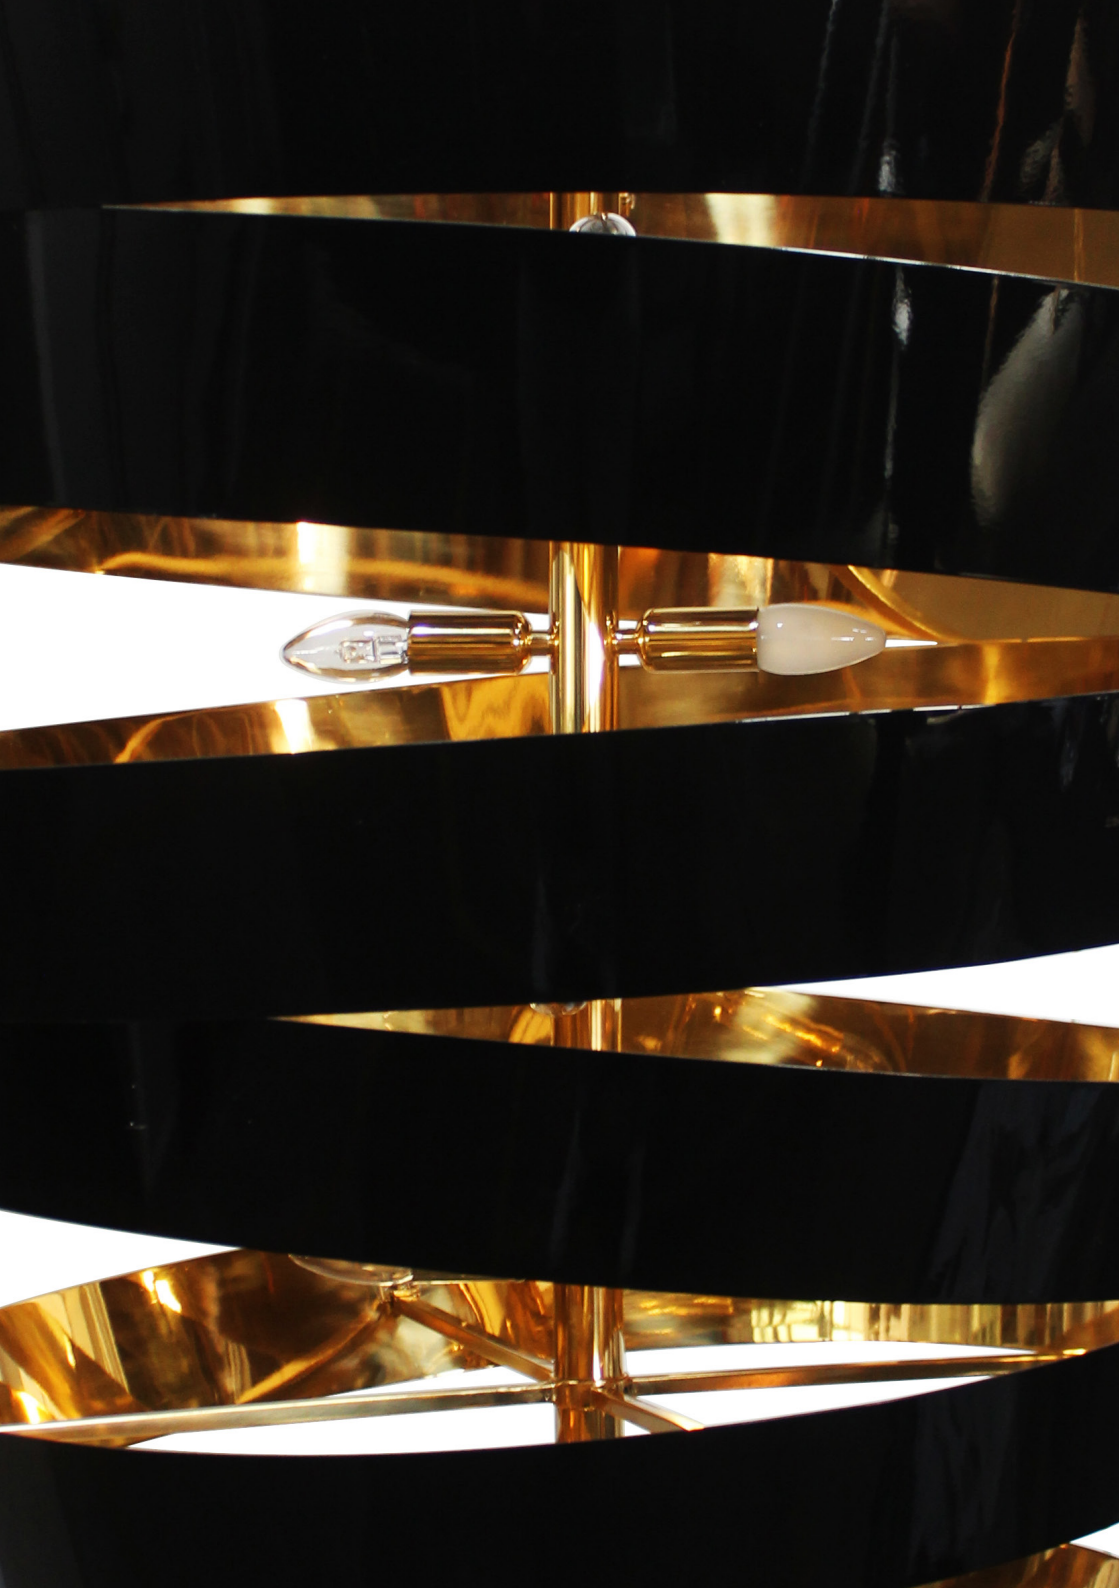

MATERIALS & FINISHES

Body in gold plated brass.
Shades in lacquered aluminum.

MEASURES

DIAMETER	145 cm		57,1"
HEIGHT	90 cm		35,4"

SALAMANCA SUSPENSION LAMP

cosmo collection

Each of the 8 aluminum shades on our Salamanca suspension lamp, which rest upon a brass structure, are reminiscent of the many small and fascinating museums spread throughout Salamanca, while, at the same time, fitting harmoniously with the Barrio's bourgeois vibe, cosmopolitan flair and scenic architecture.

MATERIALS & FINISHES

Body in nickel plated brass.
Shades in lacquered aluminum.

MEASURES

DIAMETER 110 cm | 43,4"
HEIGHT 113 cm | 44,5"

BILBAO SUSPENSION LAMP

cosmo collection

In the Bilbao Guggenheim, "the randomness of the curves are designed to catch the light", whereas in Bilbao suspension lamp, the spiral of black lacquered and gold plated brass will project a warm light in various random directions, for a sublime mood lighting effect.