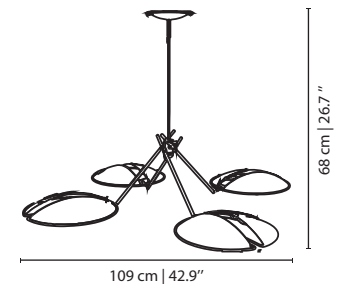

MEASURES

DIAMETER 109 cm | 42,9 "
HEIGHT 68 cm | 26,7 "