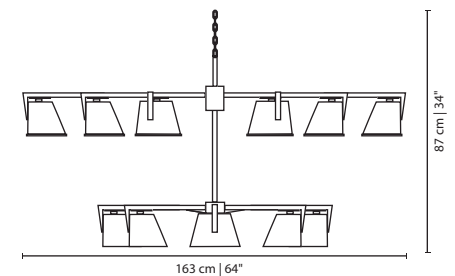

MEASURES

DIAMETER 163 cm | 64"
HEIGHT 87 cm | 34"