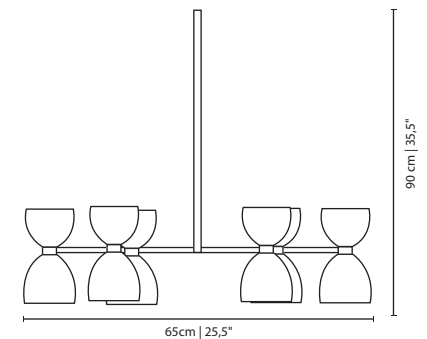

MEASURES

DIAMETER 65 cm | 25,5"
HEIGHT 90 cm | 35,5"