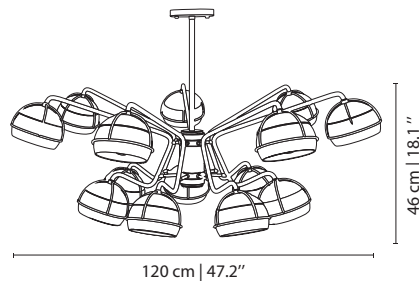

MEASURES

DIAMETER	120 cm	|	47,2 "
HEIGHT	46 cm	|	18,1 "