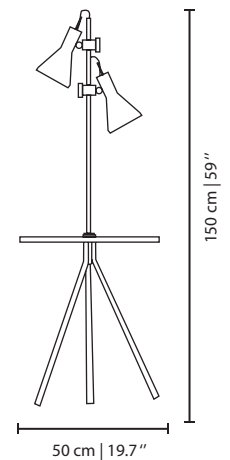

MATERIALS & FINISHES

Body in a gold plated brass.
Shades in glass with gold plated brass accents.

MEASURES

DIAMETER	100 cm	39,3 "
HEIGHT	180 cm	70,8 "

*A tribute to one of
its most dynamic areas
of creative emergence*

MATERIALS & FINISHES

Body in lacquered brass with gold plated brass accents.

Shades in lacquered aluminum.

Table in wood with radial ironwood mosaic top.

MEASURES

DIAMETER	50 cm		19,7 "
HEIGHT	150 cm		59 "

MATERIALS & FINISHES

Body in lacquered and copper leaf coated wood with copper plated brass accents.
Shade in copper leaf coated fiberglass with high gloss varnish.

MEASURES

DIAMETER	52 cm		20,5 "
HEIGHT	150 cm		59,1 "