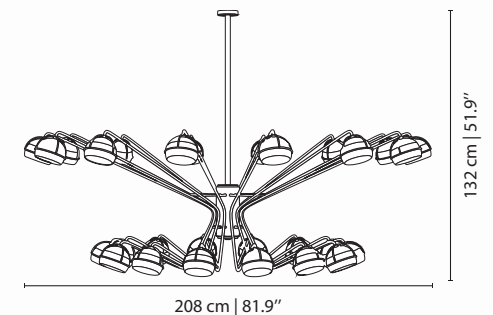

MEASURES

DIAMETER 110 cm | 43,3 "
HEIGHT 61 cm | 24 "

FLOWERS SUSPENSION LAMP

nature collection

The Flower suspension lamp brings together and celebrates nature and urbanism, with its minimalist lampshade and antique brass flower motifs.

MATERIALS & FINISHES

Body in polished brass.
Shades in alabaster.

MEASURES

DIAMETER	92 cm		36,2 "
HEIGHT	95 cm		37,4 "

BLACK WIDOW PENDANT

nature collection

Black Widow pendant has a strong design and personality, inspired by the master of the art of weaving. This pendant, named after the heartless predator, emerges as a sensory piece of extreme elegance.

MATERIALS & FINISHES

Base in gold plated brass with textile cord.
Shade in gold plated brass and lacquered glass.

MEASURES

DIAMETER 16 cm | 6,2 "
HEIGHT 68 cm | 26,7 "

BLACK WIDOW CHANDELIER

nature collection

MEASURES

DIAMETER	208 cm		81,9 "
HEIGHT	132 cm		51,9 "

BLACK WIDOW II CHANDELIER

nature collection

Black Widow II Chandelier is a piece with a strong personality inspired by the master of the art of weaving. The gorgeous Black Widow II Chandelier, with its many lampshades and elegant golden arms, was created for the worlds most grandest dining rooms.