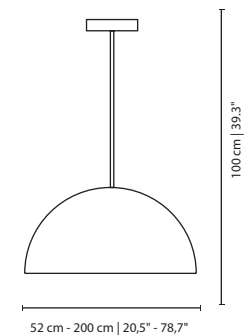

MATERIALS & FINISHES

Base in brass with a textile cord.
Shade lacquered on the exterior and gold leaf coated in the interior.

MEASURES

DIAMETER	52 cm	20,5"
	70 cm	27,5"
	112 cm	44"
	200 cm	78,7"
HEIGHT	100 cm	39,4"

MATERIALS & FINISHES

Base in copper plated brass with a textile cord.
Shade coated in copper leaf with high gloss varnish.

MEASURES

DIAMETER	52 cm	20,5"
	70 cm	27,5"
	112 cm	44"
	200 cm	78,7"
HEIGHT	100 cm	39,4"