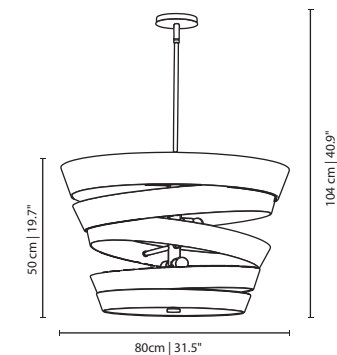

MATERIALS & FINISHES

Body in gold plated brass.
Shades in lacquered aluminum.

MEASURES

DIAMETER	145 cm		57,1"
HEIGHT	90 cm		35,4"

SALAMANCA SUSPENSION LAMP

cosmo collection

Each of the 8 aluminum shades on our Salamanca suspension lamp, which rest upon a brass structure, are reminiscent of the many small and fascinating museums spread throughout Salamanca, while, at the same time, fitting harmoniously with the Barrio's bourgeois vibe, cosmopolitan flair and scenic architecture.

MATERIALS & FINISHES

Body in nickel plated brass.
Shades in lacquered aluminum.

MEASURES

DIAMETER 110 cm | 43,4"
HEIGHT 113 cm | 44,5"

BILBAO SUSPENSION LAMP

cosmo collection

In the Bilbao Guggenheim, "the randomness of the curves are designed to catch the light", whereas in Bilbao suspension lamp, the spiral of black lacquered and gold plated brass will project a warm light in various random directions, for a sublime mood lighting effect.

MATERIALS & FINISHES

Body in brass; gold plated in the interior and lacquered on the exterior.

MEASURES

DIAMETER 80 cm | 31,5"
HEIGHT 104 cm | 40,9"

BILBAO CHANDELIER

cosmo collection

"The randomness of the curves are designed to catch the light", whereas in Bilbao chandelier, the spiral of black lacquered and gold plated brass will project a warm light in various random directions, for a sublime mood lighting.