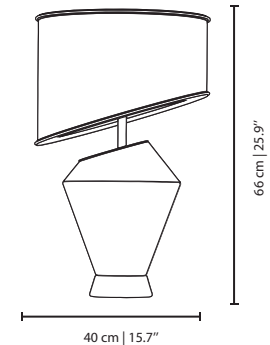

MEASURES

DIAMETER 40 cm | 15,7 "
HEIGHT 66 cm | 25,9 "