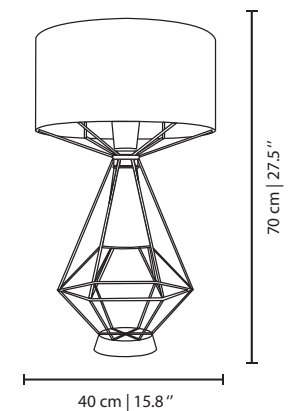

MATERIALS & FINISHES

Body in gold plated and lacquered brass.
Shade in glass.

MEASURES

WIDTH	25 cm	9,8"
DEPTH	38 cm	14,9"
HEIGHT	70 cm	27,6"

The Colaba table lamp borrows the vibrancy and rhythm of Mumbai

MATERIALS & FINISHES

Body in mirrored glass with brass accents.
Shade in fabric with brass accents.

MEASURES

DIAMETER 40 cm | 15,7 "
HEIGHT 90 cm | 35,4 "

NOLA TABLE LAMP

cosmo collection

The art district of New Orleans is the quintessential spot for all things well-crafted, unique and home-made. Representing Southern Artists who work in glass, ceramics, metals and wood, NoLa table lamp combines a double colour fabric shade supported by a lacquered wireframe brass structure.

MATERIALS & FINISHES

Body in polished and lacquered brass.
Shade in glass and fabric.

MEASURES

DIAMETER 40 cm | 15,8 "
HEIGHT 70 cm | 27,5 "

CHIADO TABLE LAMP

cosmo collection

Chiado, one of the most iconic and traditional neighborhoods of Lisbon and once the center of Portuguese romanticism is today one of the most cosmopolitan areas of the Portuguese capital.

MATERIALS & FINISHES

Body in glass and polished brass.
Shade in fabric and polished brass accents.

MEASURES

DIAMETER	40 cm	15,7 "
HEIGHT	85 cm	33,4 "

*The sunny and serene
vibes of Miami's art district*

BUENA VISTA