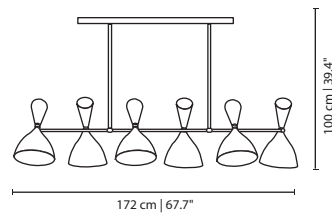

MEASURES

WIDTH	172 cm	67,7 "
DEPTH	55 cm	21,7 "
HEIGHT	100 cm	39,4 "