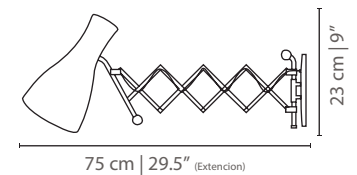

MATERIALS & FINISHES

Body in a gold plated brass;
Shade in gold plated brass and glass.

MEASURES

WIDTH	12 cm	4,7 "
DEPTH	30 cm	11,8 "
HEIGHT	25 cm	9,8 "

JORDAAN WALL LAMP

cosmo collection

In Amsterdam, Jordaan is home to many art galleries, particularly for modern art and as well as Rembrandt's last location. The name derives from the French word jardin, meaning garden, and most streets and canals are named after trees and flowers.

MATERIALS & FINISHES

Body in polished brass;
Shades in lacquered aluminum.

MEASURES

WIDTH	75 cm	29,5 "
DEPTH	25 cm	9,8 "
HEIGHT	23 cm	9 "

CHELSEA WALL LAMP

cosmo collection

*An elegant gold plated arm produces
an extremely functional lamp*