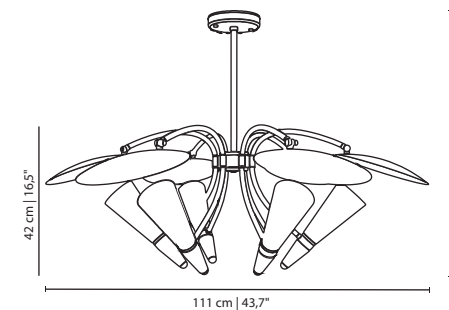

MEASURES

DIAMETER 111 cm | 43,7"
HEIGHT 74 cm | 29,1"