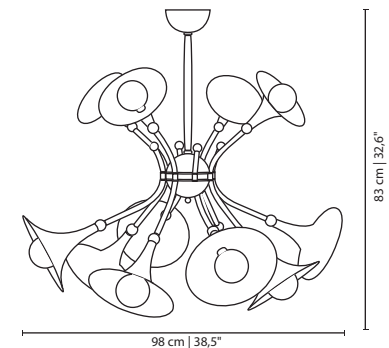

MEASURES

DIAMETER	98 cm	38,5"
HEIGHT (body)	65 cm	25,5"
(total)	83 cm	32,6"