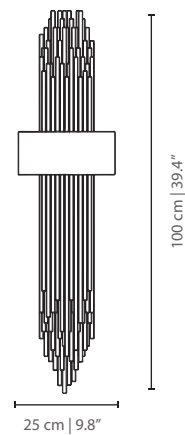

MATERIALS & FINISHES

Body in gold plated brass.
Shade in lacquered aluminum.

MEASURES

DIAMETER	17 cm	6,6 "
HEIGHT	32 cm	12,5 "

SALAMANCA II WALL LAMP

cosmo collection

The Salamanca II wall lamp is laced with cosmopolitan flair, inspired in the scenic architecture of Madrid and reminiscent of the many small and fascinating museums spread throughout the Salamanca barrio.

MATERIALS & FINISHES

Body in polished brass;
Shades in lacquered aluminum.

MEASURES

WIDTH	75 cm	29,5 "
DEPTH	25 cm	9,8 "
HEIGHT	23 cm	9 "

CHELSEA WALL LAMP

cosmo collection

*An elegant gold plated arm produces
an extremely functional lamp*

MATERIALS & FINISHES

Body in gold plated brass,
Shade in lacquered aluminum.

MEASURES

WIDTH	25 cm	9,8 "
DEPTH	90 cm	35,4 "
HEIGHT	60 cm	23,6 "

GRANVILLE WALL LAMP

cosmo collection

The wall sconce Granville features a diversity of tubes

MATERIALS & FINISHES

Body in gold and nickel plated brass with a lacquered and polished brass ribbon around.

MEASURES

WIDTH	25 cm	9,8 "
DEPTH	10 cm	3,9 "
HEIGHT	100 cm	39,4 "

GRANVILLE II WALL LAMP

cosmo collection