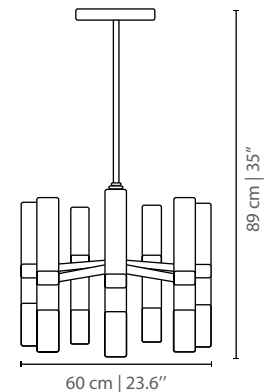

MATERIALS & FINISHES

Body in copper plated brass.
Shade in copper & nickel plated brass with
a lacquered brass ring around.

MEASURES

DIAMETER	48 cm	18,8 "
HEIGHT	166 cm	65,3 "

GRANVILLE SUSPENSION LAMP

cosmo collection

MEASURES

WIDTH	80 cm	31,5 "
DEPTH	30 cm	11,8 "
HEIGHT	80 cm	31,5 "

GRANVILLE II SUSPENSION LAMP

cosmo collection

The District of Granville Island has seen the transformation of its old industrial area into a rich shopping and cultural zone. Found right in the heart of Vancouver, the calm, creative island is an escape from the bustling city that surrounds it.

MATERIALS & FINISHES

Body in gold and nickel plated brass.

MEASURES

DIAMETER	60 cm	23,6 "
HEIGHT	89 cm	35 "

BOMBARDA SUSPENSION LAMP

cosmo collection

*An imposing piece, with fifteen shades
suspended on a metal base*