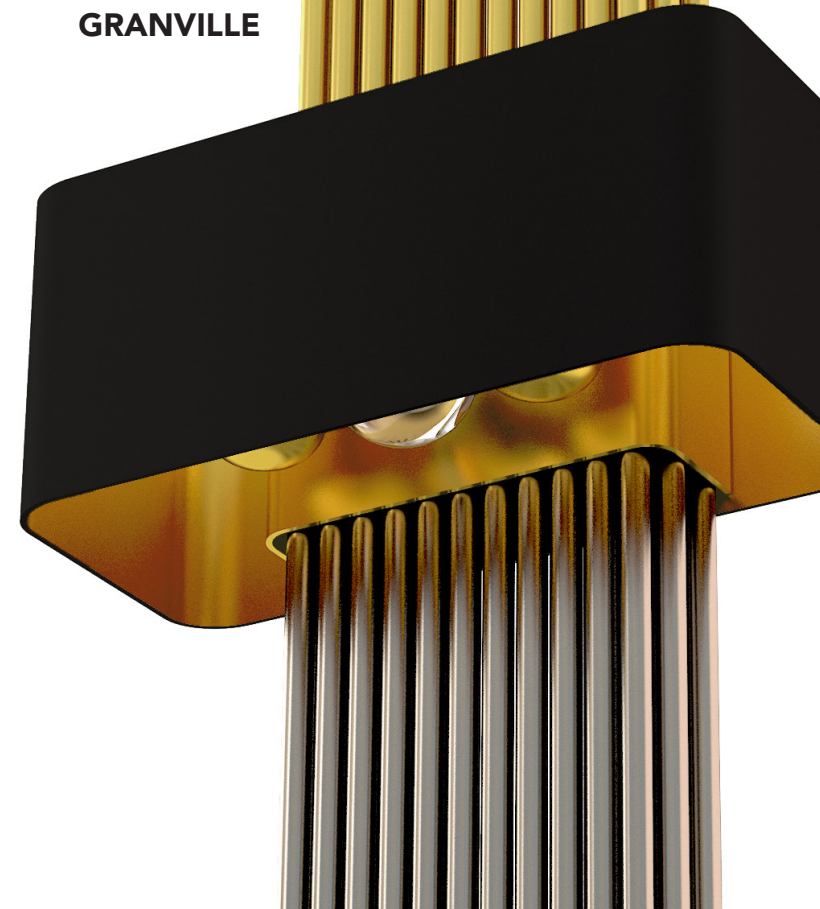

The wall sconce Granville features a diversity of tubes

GRANVILLE