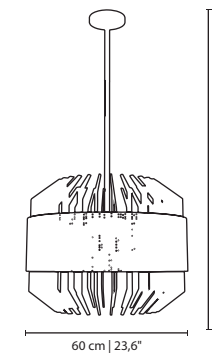

MATERIALS & FINISHES

Body in gold plated brass with a lacquered perforated ribbon around.

MEASURES

DIAMETER 60 cm | 23,6"
HEIGHT 120 cm | 47,2"

*Beauty and historic charm,
is the best area to get a slice of
Brussel's charisma*