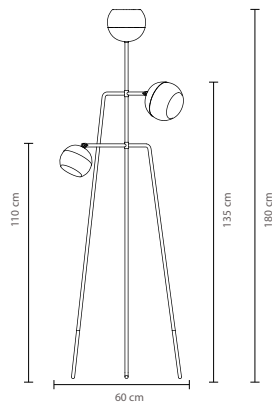

MATERIALS & FINISHES

Body in nickel plated brass.
Shade in mirrored glass.

MEASURES

DIAMETER	32 cm	12,6 "
HEIGHT	54 cm	21,6 "

*Assymetrical collection
of golden pipes*

GOLD TUPELO

GOLD TUPELO TABLE LAMP

nature collection

MATERIALS & FINISHES

Wooden legs veneered in ironwood and lacquered in gold with polished brass feet. Shade in fabric.

MEASURES

DIAMETER	57 cm		22,4 "
HEIGHT	147 cm		57,9 "

ANE FLOOR LAMP

nature collection

MEASURES

DIAMETER	60 cm	23,6 "
HEIGHT	147 cm	57,8 "

BLACK WIDOW FLOOR LAMP

nature collection

Black Widow Floor lamp is a piece with a strong personality inspired by the master of the art of weaving. Known as a fatal predator, is represented in the form of a sensory piece, with extreme elegance.

MATERIALS & FINISHES

Body in polished and lacquered brass.
Shades in glass and brass.

MEASURES

DIAMETER	60 cm	23,6 "
HEIGHT	180 cm	70 "

BLACK WIDOW II FLOOR LAMP

nature collection

In the Black Widow II Floor lamp a light influence in stilnovo can be felt with its organic gold plated brass structure and the geometric connection to the lacquered glass and clear glass shades.