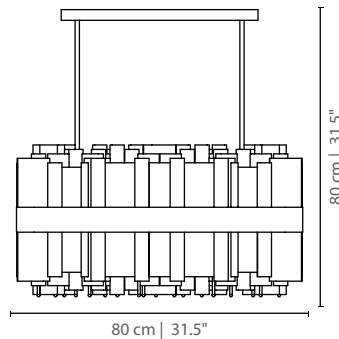

MEASURES

WIDTH	80 cm	31,5 "
DEPTH	30 cm	11,8 "
HEIGHT	80 cm	31,5 "